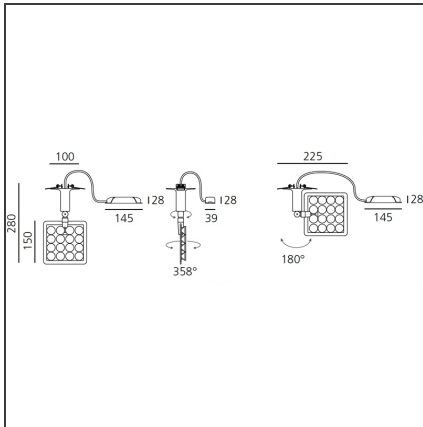

Una Pro Semi-recessed - 16 LED 6° 3700K

IP20 

DESIGN BY

Carlotta de Bevilacqua

DESCRIPTION

UNA PRO is the result of a new design approach. The objective was to obtain the same high performance of a halogen spotlight from a LED one, but at the same time the classic spotlight icon was brought up for discussion. Thanks to new significant technological innovation, the old concept had to be reinvented and so did the looks and main features of an entire category of luminaries. Important purposes were also energy and material saving and light duration. Due to innovative research and a well-proven expertise, the spotlight system performance is the same as that of previous halogen systems but the overall performance achieved is much better. In fact, the energy consumption of these spotlights is low, the user's relationship with the environment is revolutionary, his interaction with it is free and creative. In addition the the light fixture appears thin due to the flat profile (only 3 mm).

TECHNICAL DRAWINGS

FEATURES

Article Code:	DD0014G10C1	Material:	Aluminium, plastic
Colour:	White	Series:	Indoor
Installation:	Track, Recessed, Wall, Ceiling		
Environment:	Indoor		

DIMENSIONS

Height:	cm 15
Weight:	kg 0.7
Base Diameter:	cm 10
Max Extension Height:	cm 28

INCLUDED SOURCES

Category:	LED	Color temperature (K):	3700K
Number:	1		
Watt:	20W		
Type:	0		
Class:	A		

LUMINAIRE

Watt:	20W	Delivered lumens output (lm):	1210lm
		CCT:	3700K
		CRI:	80