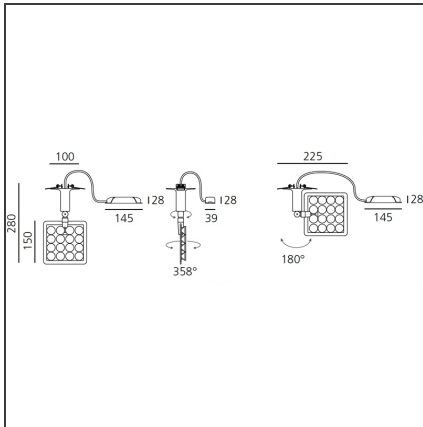

Una Pro Semi-recessed - 16 LED 6° 3700K

IP20 

DESIGN BY

Carlotta de Bevilacqua

DESCRIPTION

UNA PRO is the result of a new design approach. The objective was to obtain the same high performance of a halogen spotlight from a LED one, but at the same time the classic spotlight icon was brought up for discussion. Thanks to new significant technological innovation, the old concept had to be reinvented and so did the looks and main features of an entire category of luminaries. Important purposes were also energy and material saving and light duration. Due to innovative research and a well-proven expertise, the spotlight system performance is the same as that of previous halogen systems but the overall performance achieved is much better. In fact, the energy consumption of these spotlights is low, the user's relationship with the environment is revolutionary, his interaction with it is free and creative. In addition the the light fixture appears thin due to the flat profile (only 3 mm).

TECHNICAL DRAWINGS

FEATURES

Article Code:	DD0014G00C1	Material:	Aluminium, plastic
Colour:	Aluminium	Series:	Indoor
Installation:	Track, Recessed, Wall, Ceiling		
Environment:	Indoor		

DIMENSIONS

Height:	cm 15
Weight:	kg 0.7
Base Diameter:	cm 10
Max Extension Height:	cm 28

INCLUDED SOURCES

Category:	LED	Color temperature (K):	3700K
Number:	1		
Watt:	20W		
Type:	0		
Class:	A		

LUMINAIRE

Watt:	20W	Delivered lumens output (lm):	1210lm
		CCT:	3700K
		CRI:	85