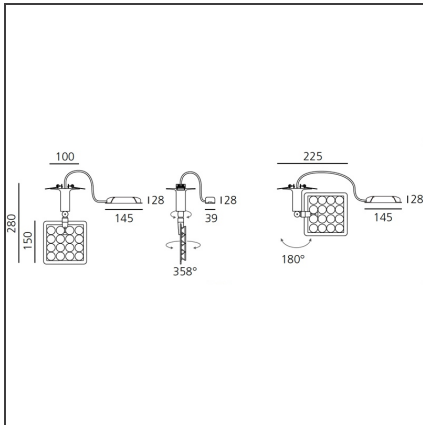

Una Pro Semi-recessed - 16 LED 6° 3000K

IP20 

DESIGN BY

Carlotta de Bevilacqua

DESCRIPTION

UNA PRO is the result of a new design approach. The objective was to obtain the same high performance of a halogen spotlight from a LED one, but at the same time the classic spotlight icon was brought up for discussion. Thanks to new significant technological innovation, the old concept had to be reinvented and so did the looks and main features of an entire category of luminaries. Important purposes were also energy and material saving and light duration. Due to innovative research and a well-proven expertise, the spotlight system performance is the same as that of previous halogen systems but the overall performance achieved is much better. In fact, the energy consumption of these spotlights is low, the user's relationship with the environment is revolutionary, his interaction with it is free and creative. In addition the the light fixture appears thin due to the flat profile (only 3 mm).

TECHNICAL DRAWINGS

FEATURES

Article Code:	DD0014G00C1W	Material:	Aluminium, plastic
Colour:	Aluminium	Series:	Indoor
Installation:	Track, Recessed, Wall, Ceiling		
Environment:	Indoor		

DIMENSIONS

Height:	cm 15
Weight:	kg 0.7
Base Diameter:	cm 10
Max Extension Height:	cm 28

INCLUDED SOURCES

Category:	LED	Color temperature (K):	3000K
Number:	1		
Watt:	20W		
Type:	0		
Class:	A		

LUMINAIRE

Watt:	20W	Delivered lumens output (lm):	1136lm
		CCT:	3000K
		Efficiency:	72%
		Efficacy:	59.81lm/W
		CRI:	80