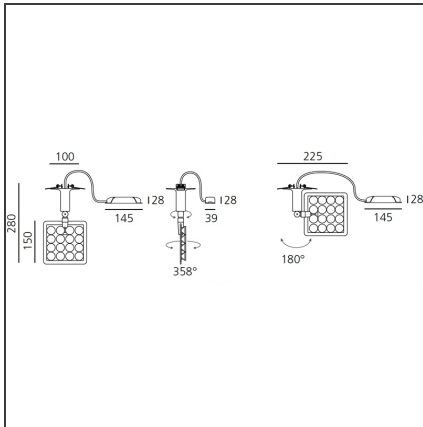

Una Pro Semi-recessed - 16 LED 38° 3700K

IP20 

DESIGN BY

Carlotta de Bevilacqua

DESCRIPTION

UNA PRO is the result of a new design approach. The objective was to obtain the same high performance of a halogen spotlight from a LED one, but at the same time the classic spotlight icon was brought up for discussion. Thanks to new significant technological innovation, the old concept had to be reinvented and so did the looks and main features of an entire category of luminaries. Important purposes were also energy and material saving and light duration. Due to innovative research and a well-proven expertise, the spotlight system performance is the same as that of previous halogen systems but the overall performance achieved is much better. In fact, the energy consumption of these spotlights is low, the user's relationship with the environment is revolutionary, his interaction with it is free and creative. In addition the the light fixture appears thin due to the flat profile (only 3 mm).

TECHNICAL DRAWINGS

FEATURES

Article Code:	DD0014G10C3	Material:	Aluminium, plastic
Colour:	White	Series:	Indoor
Installation:	Track, Recessed, Wall, Ceiling		
Environment:	Indoor		

DIMENSIONS

Height:	cm 15
Weight:	kg 0.7
Base Diameter:	cm 10
Max Extension Height:	cm 28

INCLUDED SOURCES

Category:	LED	Color temperature (K):	3700K
Number:	1		
Watt:	20W		
Type:	0		
Class:	A		

LUMINAIRE

Watt:	20W	Delivered lumens output (lm):	1130lm
		CCT:	3700K
		CRI:	80