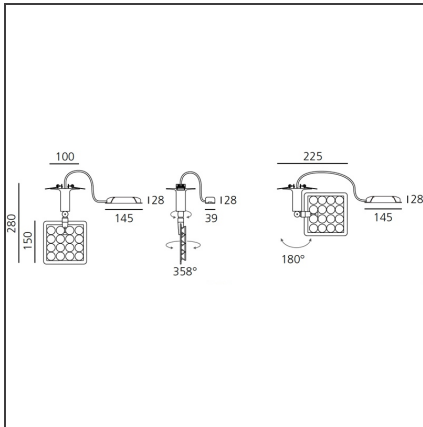

Una Pro Semi-recessed - 16 LED 38° 3000K

IP20 

DESIGN BY

Carlotta de Bevilacqua

DESCRIPTION

UNA PRO is the result of a new design approach. The objective was to obtain the same high performance of a halogen spotlight from a LED one, but at the same time the classic spotlight icon was brought up for discussion. Thanks to new significant technological innovation, the old concept had to be reinvented and so did the looks and main features of an entire category of luminaries. Important purposes were also energy and material saving and light duration. Due to innovative research and a well-proven expertise, the spotlight system performance is the same as that of previous halogen systems but the overall performance achieved is much better. In fact, the energy consumption of these spotlights is low, the user's relationship with the environment is revolutionary, his interaction with it is free and creative. In addition the the light fixture appears thin due to the flat profile (only 3 mm).

TECHNICAL DRAWINGS

FEATURES

Article Code:	DD0014G00C3W	Material:	Aluminium, plastic
Colour:	Aluminium	Series:	Indoor
Installation:	Track, Recessed, Wall, Ceiling		
Environment:	Indoor		

DIMENSIONS

Height:	cm 15
Weight:	kg 0.7
Base Diameter:	cm 10
Max Extension Height:	cm 28

INCLUDED SOURCES

Category:	LED	Color temperature (K):	3000K
Number:	1		
Watt:	20W		
Type:	0		
Class:	A		

LUMINAIRE

Watt:	20W	Delivered lumens output (lm):	1061lm
		CCT:	3000K
		Efficiency:	67%
		Efficacy:	55.84lm/W
		CRI:	80