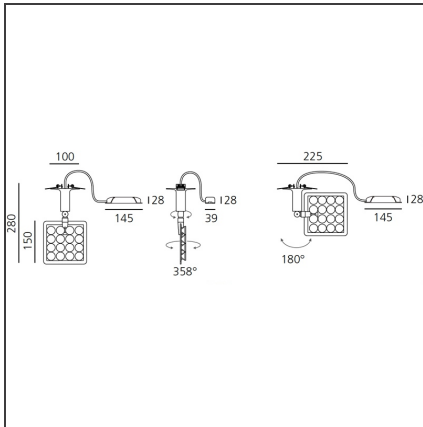

Una Pro Semi-recessed - 16 LED 20° 3700K

IP20 

DESIGN BY

Carlotta de Bevilacqua

DESCRIPTION

UNA PRO is the result of a new design approach. The objective was to obtain the same high performance of a halogen spotlight from a LED one, but at the same time the classic spotlight icon was brought up for discussion. Thanks to new significant technological innovation, the old concept had to be reinvented and so did the looks and main features of an entire category of luminaries. Important purposes were also energy and material saving and light duration. Due to innovative research and a well-proven expertise, the spotlight system performance is the same as that of previous halogen systems but the overall performance achieved is much better. In fact, the energy consumption of these spotlights is low, the user's relationship with the environment is revolutionary, his interaction with it is free and creative. In addition the the light fixture appears thin due to the flat profile (only 3 mm).

TECHNICAL DRAWINGS

FEATURES

Article Code:	DD0014G10C2	Material:	Aluminium, plastic
Colour:	White	Series:	Indoor
Installation:	Track, Recessed, Wall, Ceiling		
Environment:	Indoor		

DIMENSIONS

Height:	cm 15
Weight:	kg 0.7
Base Diameter:	cm 10
Max Extension Height:	cm 28

INCLUDED SOURCES

Category:	LED	Color temperature (K):	3700K
Number:	1		
Watt:	20W		
Type:	0		
Class:	A		

LUMINAIRE

Watt:	20W	Delivered lumens output (lm):	1084lm
		CCT:	3700K
		CRI:	80