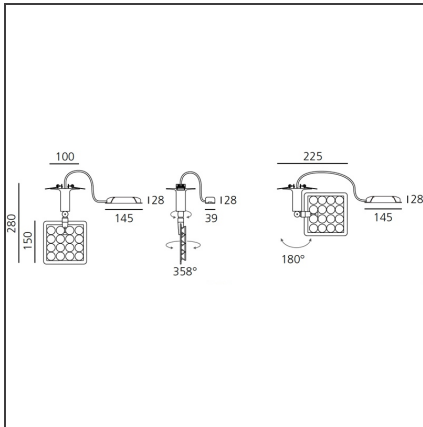

Una Pro Semi-recessed - 16 LED 20° 3000K

IP20 

DESIGN BY

Carlotta de Bevilacqua

DESCRIPTION

UNA PRO is the result of a new design approach. The objective was to obtain the same high performance of a halogen spotlight from a LED one, but at the same time the classic spotlight icon was brought up for discussion. Thanks to new significant technological innovation, the old concept had to be reinvented and so did the looks and main features of an entire category of luminaries. Important purposes were also energy and material saving and light duration. Due to innovative research and a well-proven expertise, the spotlight system performance is the same as that of previous halogen systems but the overall performance achieved is much better. In fact, the energy consumption of these spotlights is low, the user's relationship with the environment is revolutionary, his interaction with it is free and creative. In addition the the light fixture appears thin due to the flat profile (only 3 mm).

TECHNICAL DRAWINGS

FEATURES

Article Code:	DD0014G00C2W	Material:	Aluminium, plastic
Colour:	Aluminium	Series:	Indoor
Installation:	Track, Recessed, Wall, Ceiling		
Environment:	Indoor		

DIMENSIONS

Height:	cm 15
Weight:	kg 0.7
Base Diameter:	cm 10
Max Extension Height:	cm 28

INCLUDED SOURCES

Category:	LED	Color temperature (K):	3000K
Number:	1		
Watt:	20W		
Type:	0		
Class:	A		

LUMINAIRE

Watt:	20W	Delivered lumens output (lm):	1017lm
		CCT:	3000K
		Efficiency:	65%
		Efficacy:	53.54lm/W
		CRI:	80