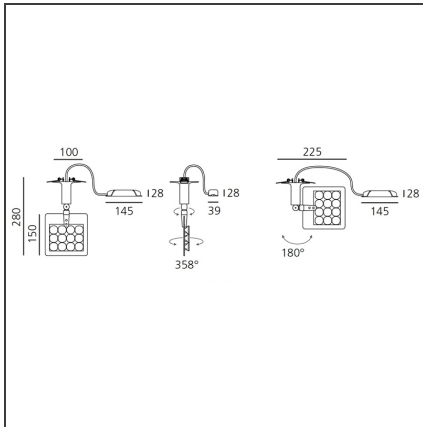

Una Pro Semi-recessed - 12 LED 6° 3700K

IP20 

DESIGN BY

Carlotta de Bevilacqua

DESCRIPTION

UNA PRO is the result of a new design approach. The objective was to obtain the same high performance of a halogen spotlight from a LED one, but at the same time the classic spotlight icon was brought up for discussion. Thanks to new significant technological innovation, the old concept had to be reinvented and so did the looks and main features of an entire category of luminaries. Important purposes were also energy and material saving and light duration. Due to innovative research and a well-proven expertise, the spotlight system performance is the same as that of previous halogen systems but the overall performance achieved is much better. In fact, the energy consumption of these spotlights is low, the user's relationship with the environment is revolutionary, his interaction with it is free and creative. In addition the the light fixture appears thin due to the flat profile (only 3 mm).

TECHNICAL DRAWINGS

FEATURES

Article Code:	DD0014G10B1	Material:	Aluminium, plastic
Colour:	White	Series:	Indoor
Installation:	Track, Recessed, Wall, Ceiling		
Environment:	Indoor		

DIMENSIONS

Height:	cm 15
Weight:	kg 0.7
Base Diameter:	cm 10
Max Extension Height:	cm 28