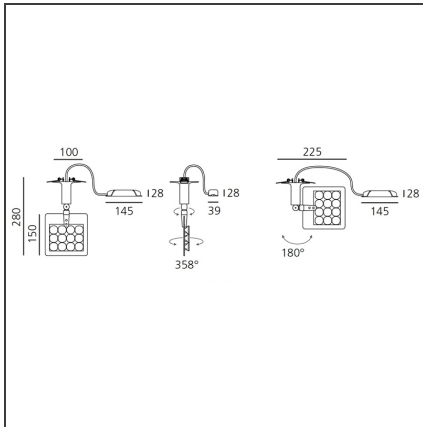

Una Pro Semi-recessed - 12 LED 6° 3700K

IP20 

DESIGN BY

Carlotta de Bevilacqua

DESCRIPTION

UNA PRO is the result of a new design approach. The objective was to obtain the same high performance of a halogen spotlight from a LED one, but at the same time the classic spotlight icon was brought up for discussion. Thanks to new significant technological innovation, the old concept had to be reinvented and so did the looks and main features of an entire category of luminaries. Important purposes were also energy and material saving and light duration. Due to innovative research and a well-proven expertise, the spotlight system performance is the same as that of previous halogen systems but the overall performance achieved is much better. In fact, the energy consumption of these spotlights is low, the user's relationship with the environment is revolutionary, his interaction with it is free and creative. In addition the the light fixture appears thin due to the flat profile (only 3 mm).

TECHNICAL DRAWINGS

FEATURES

Article Code:	DD0014G00B1	Material:	Aluminium, plastic
Colour:	Aluminium	Series:	Indoor
Installation:	Track, Recessed, Wall, Ceiling		
Environment:	Indoor		

DIMENSIONS

Height:	cm 15
Weight:	kg 0.7
Base Diameter:	cm 10
Max Extension Height:	cm 28