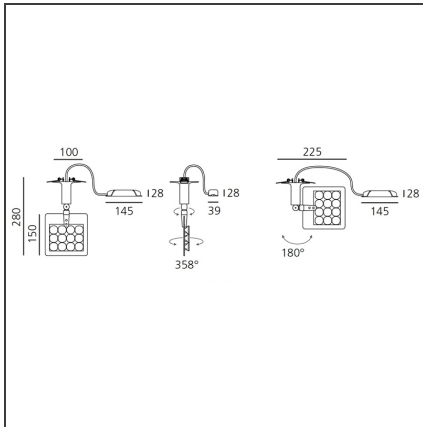

Una Pro Semi-recessed - 12 LED 6° 3000K

IP20 

DESIGN BY

Carlotta de Bevilacqua

DESCRIPTION

UNA PRO is the result of a new design approach. The objective was to obtain the same high performance of a halogen spotlight from a LED one, but at the same time the classic spotlight icon was brought up for discussion. Thanks to new significant technological innovation, the old concept had to be reinvented and so did the looks and main features of an entire category of luminaries. Important purposes were also energy and material saving and light duration. Due to innovative research and a well-proven expertise, the spotlight system performance is the same as that of previous halogen systems but the overall performance achieved is much better. In fact, the energy consumption of these spotlights is low, the user's relationship with the environment is revolutionary, his interaction with it is free and creative. In addition the the light fixture appears thin due to the flat profile (only 3 mm).

TECHNICAL DRAWINGS

FEATURES

Article Code:	DD0014G10B1W	Material:	Aluminium, plastic
Colour:	White	Series:	Indoor
Installation:	Track, Recessed, Wall, Ceiling		
Environment:	Indoor		

DIMENSIONS

Height:	cm 15
Weight:	kg 0.7
Base Diameter:	cm 10
Max Extension Height:	cm 28

INCLUDED SOURCES

Category:	LED	Color temperature (K):	3000K
Number:	1		
Watt:	13W		
Type:	0		
Class:	A		

LUMINAIRE

Watt:	13W	Delivered lumens output (lm):	869lm
		CCT:	3000K
		Efficiency:	72%
		Efficacy:	66.84lm/W
		CRI:	80