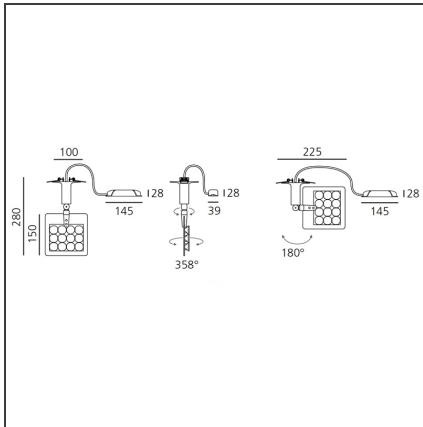

Una Pro Semi-recessed - 12 LED 6° 3000K

IP20 

DESIGN BY

Carlotta de Bevilacqua

DESCRIPTION

UNA PRO is the result of a new design approach. The objective was to obtain the same high performance of a halogen spotlight from a LED one, but at the same time the classic spotlight icon was brought up for discussion. Thanks to new significant technological innovation, the old concept had to be reinvented and so did the looks and main features of an entire category of luminaries. Important purposes were also energy and material saving and light duration. Due to innovative research and a well-proven expertise, the spotlight system performance is the same as that of previous halogen systems but the overall performance achieved is much better. In fact, the energy consumption of these spotlights is low, the user's relationship with the environment is revolutionary, his interaction with it is free and creative. In addition the the light fixture appears thin due to the flat profile (only 3 mm).

TECHNICAL DRAWINGS

FEATURES

Article Code:	DD0014G00B1W	Material:	Aluminium, plastic
Colour:	Aluminium	Series:	Indoor
Installation:	Track, Recessed, Wall, Ceiling		
Environment:	Indoor		

DIMENSIONS

Height:	cm 15
Weight:	kg 0.7
Base Diameter:	cm 10
Max Extension Height:	cm 28

INCLUDED SOURCES

Category:	LED	Color temperature (K):	3000K
Number:	1		
Watt:	13W		
Type:	0		
Class:	A		

LUMINAIRE

Watt:	13W	Delivered lumens output (lm):	869lm
		CCT:	3000K
		Efficiency:	72%
		Efficacy:	66.84lm/W
		CRI:	80