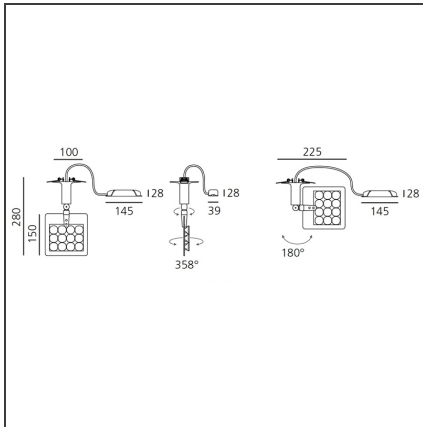

Una Pro Semi-recessed - 12 LED 38° 3700K

IP20 

DESIGN BY

Carlotta de Bevilacqua

DESCRIPTION

UNA PRO is the result of a new design approach. The objective was to obtain the same high performance of a halogen spotlight from a LED one, but at the same time the classic spotlight icon was brought up for discussion. Thanks to new significant technological innovation, the old concept had to be reinvented and so did the looks and main features of an entire category of luminaries. Important purposes were also energy and material saving and light duration. Due to innovative research and a well-proven expertise, the spotlight system performance is the same as that of previous halogen systems but the overall performance achieved is much better. In fact, the energy consumption of these spotlights is low, the user's relationship with the environment is revolutionary, his interaction with it is free and creative. In addition the the light fixture appears thin due to the flat profile (only 3 mm).

TECHNICAL DRAWINGS

FEATURES

Article Code:	DD0014G00B3	Material:	Aluminium, plastic
Colour:	Aluminium	Series:	Indoor
Installation:	Track, Recessed, Wall, Ceiling		
Environment:	Indoor		

DIMENSIONS

Height:	cm 15
Weight:	kg 0.7
Base Diameter:	cm 10
Max Extension Height:	cm 28