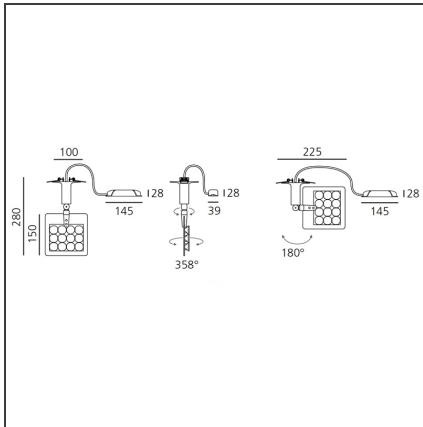

Una Pro Semi-recessed - 12 LED 38° 3000K

IP20 

DESIGN BY

Carlotta de Bevilacqua

DESCRIPTION

UNA PRO is the result of a new design approach. The objective was to obtain the same high performance of a halogen spotlight from a LED one, but at the same time the classic spotlight icon was brought up for discussion. Thanks to new significant technological innovation, the old concept had to be reinvented and so did the looks and main features of an entire category of luminaries. Important purposes were also energy and material saving and light duration. Due to innovative research and a well-proven expertise, the spotlight system performance is the same as that of previous halogen systems but the overall performance achieved is much better. In fact, the energy consumption of these spotlights is low, the user's relationship with the environment is revolutionary, his interaction with it is free and creative. In addition the the light fixture appears thin due to the flat profile (only 3 mm).

TECHNICAL DRAWINGS

FEATURES

Article Code:	DD0014G10B3W	Material:	Aluminium, plastic
Colour:	White	Series:	Indoor
Installation:	Track, Recessed, Wall, Ceiling		
Environment:	Indoor		

DIMENSIONS

Height:	cm 15
Weight:	kg 0.7
Base Diameter:	cm 10
Max Extension Height:	cm 28

INCLUDED SOURCES

Category:	LED	Color temperature (K):	3000K
Number:	1		
Watt:	13W		
Type:	0		
Class:	A		

LUMINAIRE

Watt:	13W	Delivered lumens output (lm):	813lm
		CCT:	3000K
		Efficiency:	68%
		Efficacy:	62.52lm/W
		CRI:	80