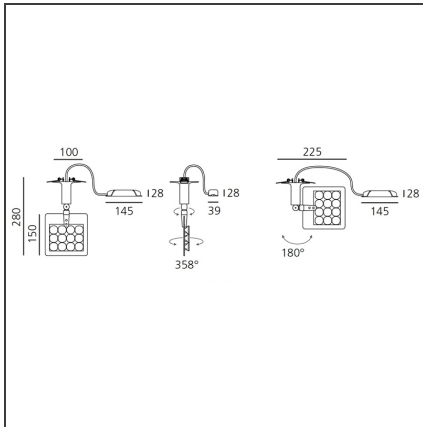

Una Pro Semi-recessed - 12 LED 38° 3000K

IP20 

DESIGN BY

Carlotta de Bevilacqua

DESCRIPTION

UNA PRO is the result of a new design approach. The objective was to obtain the same high performance of a halogen spotlight from a LED one, but at the same time the classic spotlight icon was brought up for discussion. Thanks to new significant technological innovation, the old concept had to be reinvented and so did the looks and main features of an entire category of luminaries. Important purposes were also energy and material saving and light duration. Due to innovative research and a well-proven expertise, the spotlight system performance is the same as that of previous halogen systems but the overall performance achieved is much better. In fact, the energy consumption of these spotlights is low, the user's relationship with the environment is revolutionary, his interaction with it is free and creative. In addition the the light fixture appears thin due to the flat profile (only 3 mm).

TECHNICAL DRAWINGS

FEATURES

Article Code:	DD0014G00B3W	Material:	Aluminium, plastic
Colour:	Aluminium	Series:	Indoor
Installation:	Track, Recessed, Wall, Ceiling		
Environment:	Indoor		

DIMENSIONS

Height:	cm 15
Weight:	kg 0.7
Base Diameter:	cm 10
Max Extension Height:	cm 28

INCLUDED SOURCES

Category:	LED	Color temperature (K):	3000K
Number:	1		
Watt:	13W		
Type:	0		
Class:	A		

LUMINAIRE

Watt:	13W	Delivered lumens output (lm):	813lm
		CCT:	3000K
		Efficiency:	68%
		Efficacy:	62.52lm/W
		CRI:	80