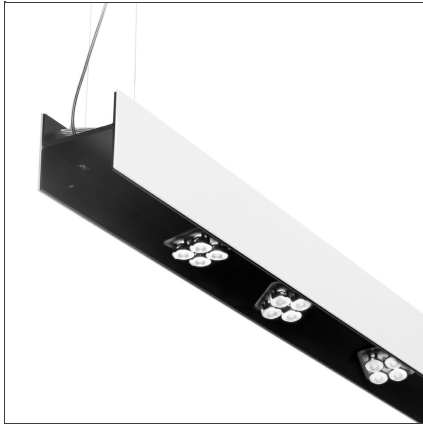

Una Pro Putrella Suspension - 6x4LED 6° 3700K Black/white

IP20

DESIGN BY

Carlotta de Bevilacqua

DESCRIPTION

UNA PRO is the result of a new design approach. The objective was to obtain the same high performance of a halogen spotlight from a LED one, but at the same time the classic spotlight icon was brought up for discussion. Thanks to new significant technological innovation, the old concept had to be reinvented and so did the looks and main features of an entire category of luminaries. Important purposes were also energy and material saving and light duration. Due to innovative research and a well-proven expertise, the spotlight system performance is the same as that of previous halogen systems but the overall performance achieved is much better. In fact, the energy consumption of these spotlights is low, the user's relationship with the environment is revolutionary, his interaction with it is free and creative. In addition the the light fixture appears thin due to the flat profile (only 3 mm).

TECHNICAL DRAWINGS

FEATURES

Article Code:	DD0014Z00D1	Material:	Aluminium
Colour:	Black/white	Series:	Indoor
Installation:	Suspension, Ceiling		
Environment:	Indoor		

DIMENSIONS

Length:	cm 150
Width:	cm 10
Weight:	kg 10
Max Height from ceiling:	cm 200