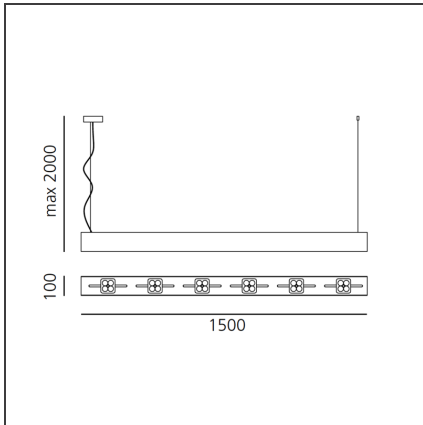

Una Pro Putrella Suspension - 6x4LED 6° 3700K Black/white

IP20

DESIGN BY

Carlotta de Bevilacqua

DESCRIPTION

UNA PRO is the result of a new design approach. The objective was to obtain the same high performance of a halogen spotlight from a LED one, but at the same time the classic spotlight icon was brought up for discussion. Thanks to new significant technological innovation, the old concept had to be reinvented and so did the looks and main features of an entire category of luminaries. Important purposes were also energy and material saving and light duration. Due to innovative research and a well-proven expertise, the spotlight system performance is the same as that of previous halogen systems but the overall performance achieved is much better. In fact, the energy consumption of these spotlights is low, the user's relationship with the environment is revolutionary, his interaction with it is free and creative. In addition the the light fixture appears thin due to the flat profile (only 3 mm).

TECHNICAL DRAWINGS

FEATURES

Article Code:	DD0014Z00D1	Material:	Aluminium
Colour:	Black/white	Series:	Indoor
Installation:	Suspension, Ceiling		
Environment:	Indoor		

DIMENSIONS

Length:	cm 150
Width:	cm 10
Weight:	kg 10
Max Height from ceiling:	cm 200

INCLUDED SOURCES

Category:	LED	Color temperature (K):	3700K
Number:	1		
Watt:	36W		
Type:	0		
Class:	A		

LUMINAIRE

Watt:	36W	Delivered lumens output (lm):	2322lm
		CCT:	3700K
		CRI:	80