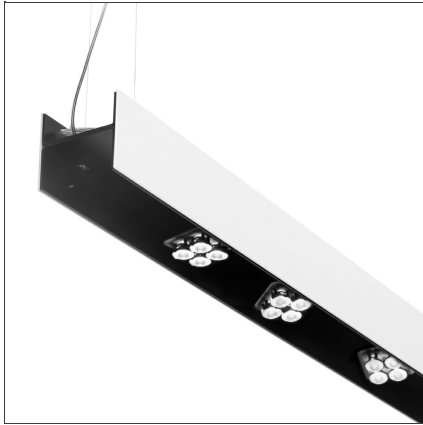

Una Pro Putrella Suspension - 6x4LED 6° 3000K Black/white

IP20 

DESIGN BY

Carlotta de Bevilacqua

DESCRIPTION

UNA PRO is the result of a new design approach. The objective was to obtain the same high performance of a halogen spotlight from a LED one, but at the same time the classic spotlight icon was brought up for discussion. Thanks to new significant technological innovation, the old concept had to be reinvented and so did the looks and main features of an entire category of luminaries. Important purposes were also energy and material saving and light duration. Due to innovative research and a well-proven expertise, the spotlight system performance is the same as that of previous halogen systems but the overall performance achieved is much better. In fact, the energy consumption of these spotlights is low, the user's relationship with the environment is revolutionary, his interaction with it is free and creative. In addition the the light fixture appears thin due to the flat profile (only 3 mm).

FEATURES

Article Code:	DD0014Z00D1W	Material:	Aluminium
Colour:	Black/white	Series:	Indoor
Installation:	Suspension, Ceiling		
Environment:	Indoor		

DIMENSIONS

Length:	cm 150
Width:	cm 10
Weight:	kg 10
Max Height from ceiling:	cm 200