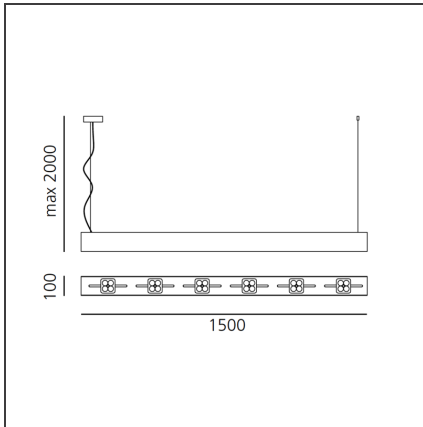

Una Pro Putrella Suspension - 6x4LED 38° 3700K White

IP20

DESIGN BY

Carlotta de Bevilacqua

DESCRIPTION

UNA PRO is the result of a new design approach. The objective was to obtain the same high performance of a halogen spotlight from a LED one, but at the same time the classic spotlight icon was brought up for discussion. Thanks to new significant technological innovation, the old concept had to be reinvented and so did the looks and main features of an entire category of luminaries. Important purposes were also energy and material saving and light duration. Due to innovative research and a well-proven expertise, the spotlight system performance is the same as that of previous halogen systems but the overall performance achieved is much better. In fact, the energy consumption of these spotlights is low, the user's relationship with the environment is revolutionary, his interaction with it is free and creative. In addition the the light fixture appears thin due to the flat profile (only 3 mm).

TECHNICAL DRAWINGS

FEATURES

Article Code:	DD0014Z10D3	Material:	Aluminium
Colour:	White	Series:	Indoor
Installation:	Suspension, Ceiling		
Environment:	Indoor		

DIMENSIONS

Length:	cm 150
Width:	cm 10
Weight:	kg 10
Max Height from ceiling:	cm 200

INCLUDED SOURCES

Category:	LED	Color temperature (K):	3700K
Number:	1		
Watt:	36W		
Type:	0		
Class:	A		

LUMINAIRE

Watt:	36W	Delivered lumens output (lm):	1896lm
		CCT:	3700K
		CRI:	80