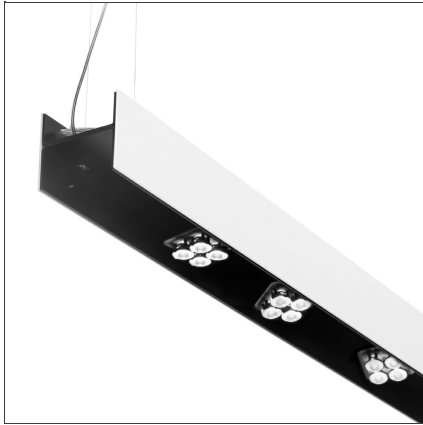

Una Pro Putrella Suspension - 6x4LED 38° 3700K Black/white

IP20

DESIGN BY

Carlotta de Bevilacqua

DESCRIPTION

UNA PRO is the result of a new design approach. The objective was to obtain the same high performance of a halogen spotlight from a LED one, but at the same time the classic spotlight icon was brought up for discussion. Thanks to new significant technological innovation, the old concept had to be reinvented and so did the looks and main features of an entire category of luminaries. Important purposes were also energy and material saving and light duration. Due to innovative research and a well-proven expertise, the spotlight system performance is the same as that of previous halogen systems but the overall performance achieved is much better. In fact, the energy consumption of these spotlights is low, the user's relationship with the environment is revolutionary, his interaction with it is free and creative. In addition the the light fixture appears thin due to the flat profile (only 3 mm).

TECHNICAL DRAWINGS

FEATURES

Article Code:	DD0014Z00D3	Material:	Aluminium
Colour:	Black/white	Series:	Indoor
Installation:	Suspension, Ceiling		
Environment:	Indoor		

DIMENSIONS

Length:	cm 150
Width:	cm 10
Weight:	kg 10
Max Height from ceiling:	cm 200