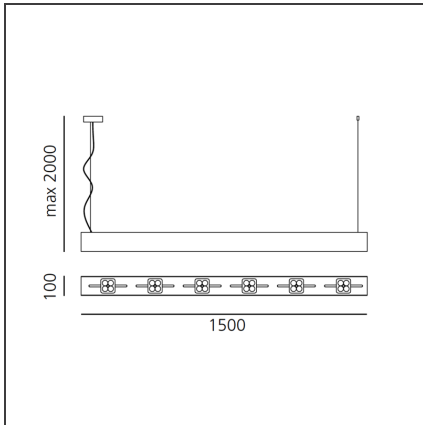

Una Pro Putrella Suspension - 6x4LED 38° 3700K Black/white

IP20

DESIGN BY

Carlotta de Bevilacqua

DESCRIPTION

UNA PRO is the result of a new design approach. The objective was to obtain the same high performance of a halogen spotlight from a LED one, but at the same time the classic spotlight icon was brought up for discussion. Thanks to new significant technological innovation, the old concept had to be reinvented and so did the looks and main features of an entire category of luminaries. Important purposes were also energy and material saving and light duration. Due to innovative research and a well-proven expertise, the spotlight system performance is the same as that of previous halogen systems but the overall performance achieved is much better. In fact, the energy consumption of these spotlights is low, the user's relationship with the environment is revolutionary, his interaction with it is free and creative. In addition the the light fixture appears thin due to the flat profile (only 3 mm).

TECHNICAL DRAWINGS

FEATURES

Article Code:	DD0014Z00D3	Material:	Aluminium
Colour:	Black/white	Series:	Indoor
Installation:	Suspension, Ceiling		
Environment:	Indoor		

DIMENSIONS

Length:	cm 150
Width:	cm 10
Weight:	kg 10
Max Height from ceiling:	cm 200

INCLUDED SOURCES

Category:	LED	Color temperature (K):	3700K
Number:	1		
Watt:	36W		
Type:	0		
Class:	A		

LUMINAIRE

Watt:	36W	Delivered lumens output (lm):	2172lm
		CCT:	3700K
		CRI:	80