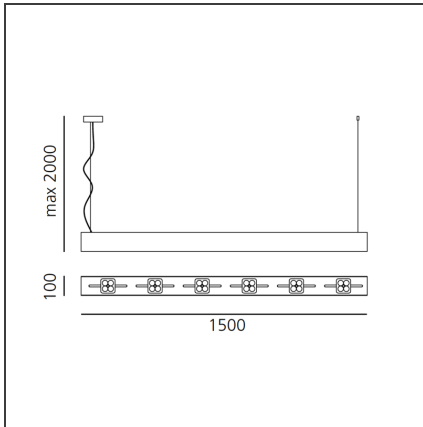

TECHNICAL DRAWINGS

FEATURES

Article Code:	DD0014Z10D3W	Material:	Aluminium
Colour:	White	Series:	Indoor
Installation:	Suspension, Ceiling		
Environment:	Indoor		

DIMENSIONS

Length:	cm 150
Width:	cm 10
Weight:	kg 10
Max Height from ceiling:	cm 200

INCLUDED SOURCES

Category:	LED	Color temperature (K):	3000K
Number:	1		
Watt:	36W		
Type:	0		
Class:	A		

LUMINAIRE

Watt:	36W	Delivered lumens output (lm):	1782lm
		CCT:	3000K
		CRI:	85