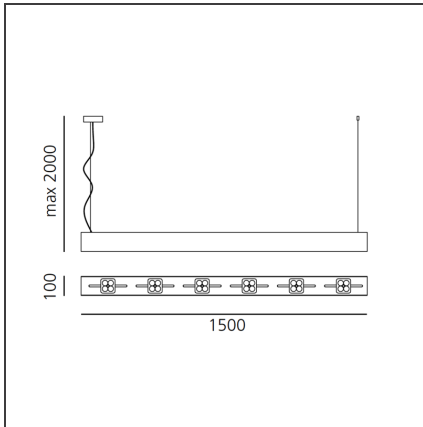

Una Pro Putrella Suspension - 6x4LED 20° 3700K White

IP20

DESIGN BY

Carlotta de Bevilacqua

DESCRIPTION

UNA PRO is the result of a new design approach. The objective was to obtain the same high performance of a halogen spotlight from a LED one, but at the same time the classic spotlight icon was brought up for discussion. Thanks to new significant technological innovation, the old concept had to be reinvented and so did the looks and main features of an entire category of luminaries. Important purposes were also energy and material saving and light duration. Due to innovative research and a well-proven expertise, the spotlight system performance is the same as that of previous halogen systems but the overall performance achieved is much better. In fact, the energy consumption of these spotlights is low, the user's relationship with the environment is revolutionary, his interaction with it is free and creative. In addition the the light fixture appears thin due to the flat profile (only 3 mm).

TECHNICAL DRAWINGS

FEATURES

Article Code:	DD0014Z10D2	Material:	Aluminium
Colour:	White	Series:	Indoor
Installation:	Suspension, Ceiling		
Environment:	Indoor		

DIMENSIONS

Length:	cm 150
Width:	cm 10
Weight:	kg 10
Max Height from ceiling:	cm 200

INCLUDED SOURCES

Category:	LED	Color temperature (K):	3700K
Number:	1		
Watt:	36W		
Type:	0		
Class:	A		

LUMINAIRE

Watt:	36W	Delivered lumens output (lm):	1998lm
		CCT:	3700K
		CRI:	80