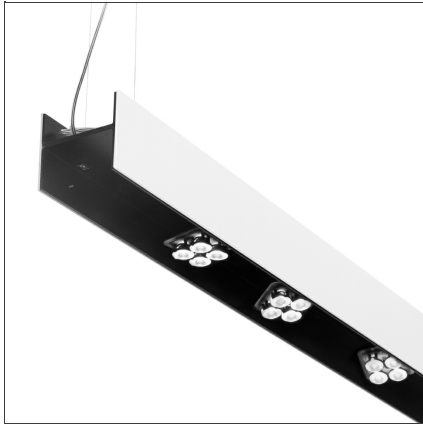

Una Pro Putrella Suspension - 6x4LED 20° 3700K Black/white

 IP20 

DESIGN BY

Carlotta de Bevilacqua

DESCRIPTION

UNA PRO is the result of a new design approach. The objective was to obtain the same high performance of a halogen spotlight from a LED one, but at the same time the classic spotlight icon was brought up for discussion. Thanks to new significant technological innovation, the old concept had to be reinvented and so did the looks and main features of an entire category of luminaries. Important purposes were also energy and material saving and light duration. Due to innovative research and a well-proven expertise, the spotlight system performance is the same as that of previous halogen systems but the overall performance achieved is much better. In fact, the energy consumption of these spotlights is low, the user's relationship with the environment is revolutionary, his interaction with it is free and creative. In addition the the light fixture appears thin due to the flat profile (only 3 mm).

TECHNICAL DRAWINGS

FEATURES

Article Code:	DD0014Z00D2	Material:	Aluminium
Colour:	Black/white	Series:	Indoor
Installation:	Suspension, Ceiling		
Environment:	Indoor		

DIMENSIONS

Length:	cm 150
Width:	cm 10
Weight:	kg 10
Max Height from ceiling:	cm 200