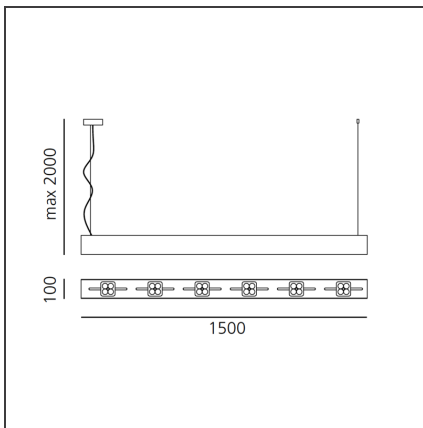

Una Pro Putrella Suspension - 6x4LED 20° 3700K Black/white

 IP20 

DESIGN BY

Carlotta de Bevilacqua

DESCRIPTION

UNA PRO is the result of a new design approach. The objective was to obtain the same high performance of a halogen spotlight from a LED one, but at the same time the classic spotlight icon was brought up for discussion. Thanks to new significant technological innovation, the old concept had to be reinvented and so did the looks and main features of an entire category of luminaries. Important purposes were also energy and material saving and light duration. Due to innovative research and a well-proven expertise, the spotlight system performance is the same as that of previous halogen systems but the overall performance achieved is much better. In fact, the energy consumption of these spotlights is low, the user's relationship with the environment is revolutionary, his interaction with it is free and creative. In addition the the light fixture appears thin due to the flat profile (only 3 mm).

TECHNICAL DRAWINGS

FEATURES

Article Code:	DD0014Z00D2	Material:	Aluminium
Colour:	Black/white	Series:	Indoor
Installation:	Suspension, Ceiling		
Environment:	Indoor		

DIMENSIONS

Length:	cm 150
Width:	cm 10
Weight:	kg 10
Max Height from ceiling:	cm 200

INCLUDED SOURCES

Category:	LED	Color temperature (K):	3700K
Number:	1		
Watt:	36W		
Type:	0		
Class:	A		

LUMINAIRE

Watt:	36W	Delivered lumens output (lm):	2080lm
		CCT:	3700K
		CRI:	80