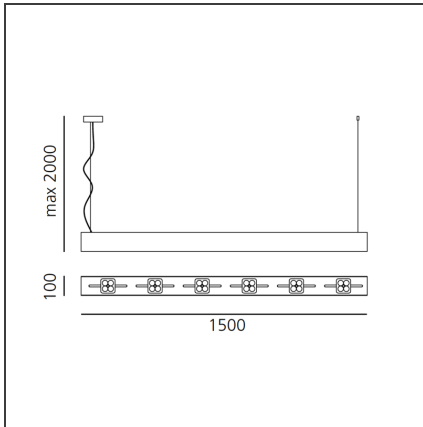

TECHNICAL DRAWINGS

FEATURES

Article Code:	DD0014Z10D2W	Material:	Aluminium
Colour:	White	Series:	Indoor
Installation:	Suspension, Ceiling		
Environment:	Indoor		

DIMENSIONS

Length:	cm 150
Width:	cm 10
Weight:	kg 10
Max Height from ceiling:	cm 200

INCLUDED SOURCES

Category:	LED	Color temperature (K):	3000K
Number:	1		
Watt:	36W		
Type:	0		
Class:	A		

LUMINAIRE

Watt:	36W	Delivered lumens output (lm):	1878lm
		CCT:	3000K
		CRI:	85