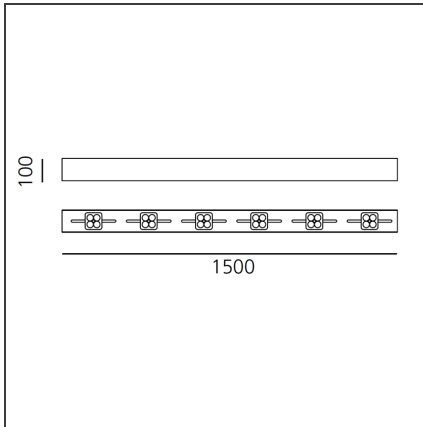

Una Pro Putrella Ceiling - 6x4LED 6° 3700K White

IP20

DESIGN BY

Carlotta de Bevilacqua

DESCRIPTION

UNA PRO is the result of a new design approach. The objective was to obtain the same high performance of a halogen spotlight from a LED one, but at the same time the classic spotlight icon was brought up for discussion. Thanks to new significant technological innovation, the old concept had to be reinvented and so did the looks and main features of an entire category of luminaries. Important purposes were also energy and material saving and light duration. Due to innovative research and a well-proven expertise, the spotlight system performance is the same as that of previous halogen systems but the overall performance achieved is much better. In fact, the energy consumption of these spotlights is low, the user's relationship with the environment is revolutionary, his interaction with it is free and creative. In addition the the light fixture appears thin due to the flat profile (only 3 mm).

TECHNICAL DRAWINGS

FEATURES

Article Code:	DD0014Y10D1	Material:	Aluminium
Colour:	Black/white	Series:	Indoor
Installation:	Suspension, Ceiling		
Environment:	Indoor		

DIMENSIONS

Length:	cm 150
Width:	cm 10
Weight:	kg 10