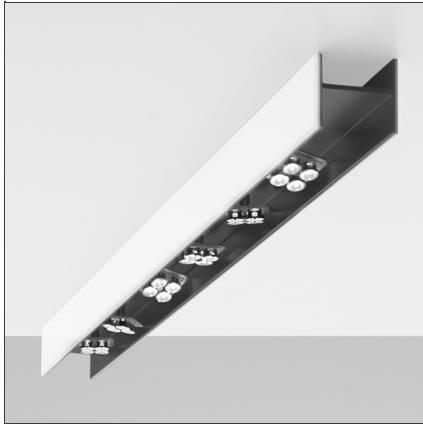

Una Pro Putrella Ceiling - 6x4LED 6° 3700K Black/white

IP20

DESIGN BY

Carlotta de Bevilacqua

DESCRIPTION

UNA PRO is the result of a new design approach. The objective was to obtain the same high performance of a halogen spotlight from a LED one, but at the same time the classic spotlight icon was brought up for discussion. Thanks to new significant technological innovation, the old concept had to be reinvented and so did the looks and main features of an entire category of luminaries. Important purposes were also energy and material saving and light duration. Due to innovative research and a well-proven expertise, the spotlight system performance is the same as that of previous halogen systems but the overall performance achieved is much better. In fact, the energy consumption of these spotlights is low, the user's relationship with the environment is revolutionary, his interaction with it is free and creative. In addition the the light fixture appears thin due to the flat profile (only 3 mm).

TECHNICAL DRAWINGS

FEATURES

Article Code:	DD0014Y00D1	Material:	Aluminium
Colour:	Black/white	Series:	Indoor
Installation:	Suspension, Ceiling		
Environment:	Indoor		

DIMENSIONS

Length:	cm 150
Width:	cm 10
Weight:	kg 10

INCLUDED SOURCES

Category:	LED	Color temperature (K):	3700K
Number:	1		
Watt:	36W		
Type:	0		
Class:	A		

LUMINAIRE

Watt:	36W	Delivered lumens output (lm):	2322lm
		CCT:	3700K
		CRI:	80