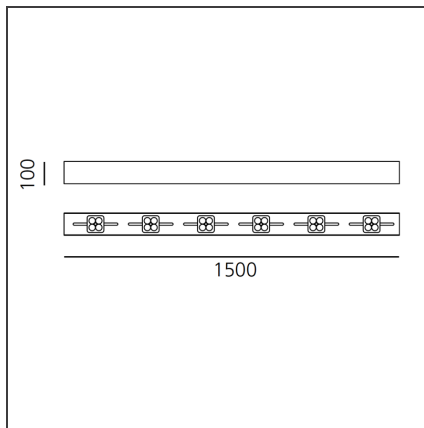

Una Pro Putrella Ceiling - 6x4LED 6° 3700K Black/white

IP20

DESIGN BY

Carlotta de Bevilacqua

DESCRIPTION

UNA PRO is the result of a new design approach. The objective was to obtain the same high performance of a halogen spotlight from a LED one, but at the same time the classic spotlight icon was brought up for discussion. Thanks to new significant technological innovation, the old concept had to be reinvented and so did the looks and main features of an entire category of luminaries. Important purposes were also energy and material saving and light duration. Due to innovative research and a well-proven expertise, the spotlight system performance is the same as that of previous halogen systems but the overall performance achieved is much better. In fact, the energy consumption of these spotlights is low, the user's relationship with the environment is revolutionary, his interaction with it is free and creative. In addition the the light fixture appears thin due to the flat profile (only 3 mm).

TECHNICAL DRAWINGS

FEATURES

Article Code:	DD0014Y00D1	Material:	Aluminium
Colour:	Black/white	Series:	Indoor
Installation:	Suspension, Ceiling		
Environment:	Indoor		

DIMENSIONS

Length:	cm 150
Width:	cm 10
Weight:	kg 10