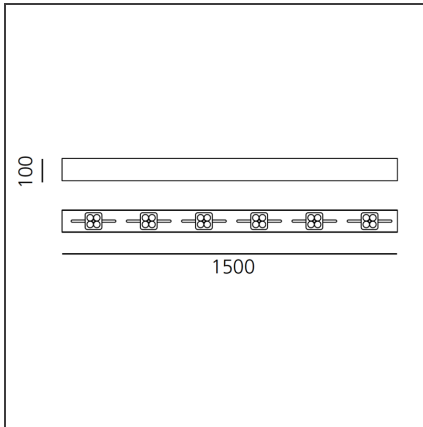

Una Pro Putrella Ceiling - 6x4LED 6° 3000K White

IP20

DESIGN BY

Carlotta de Bevilacqua

DESCRIPTION

UNA PRO is the result of a new design approach. The objective was to obtain the same high performance of a halogen spotlight from a LED one, but at the same time the classic spotlight icon was brought up for discussion. Thanks to new significant technological innovation, the old concept had to be reinvented and so did the looks and main features of an entire category of luminaries. Important purposes were also energy and material saving and light duration. Due to innovative research and a well-proven expertise, the spotlight system performance is the same as that of previous halogen systems but the overall performance achieved is much better. In fact, the energy consumption of these spotlights is low, the user's relationship with the environment is revolutionary, his interaction with it is free and creative. In addition the the light fixture appears thin due to the flat profile (only 3 mm).

TECHNICAL DRAWINGS

FEATURES

Article Code:	DD0014Y10D1W	Material:	Aluminium
Colour:	Black/white	Series:	Indoor
Installation:	Suspension, Ceiling		
Environment:	Indoor		

DIMENSIONS

Length:	cm 150
Width:	cm 10
Weight:	kg 10

INCLUDED SOURCES

Category:	LED	Color temperature (K):	3000K
Number:	1		
Watt:	36W		
Type:	0		
Class:	A		

LUMINAIRE

Watt:	36W	Delivered lumens output (lm):	1920lm
		CCT:	3000K
		CRI:	85