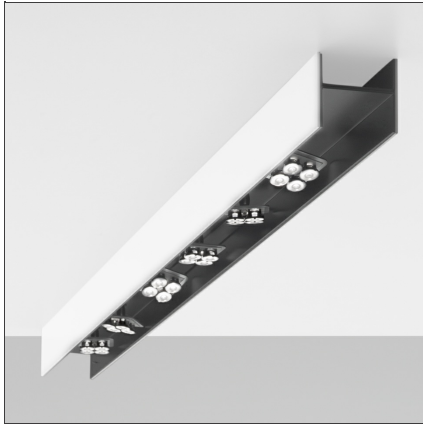

# Una Pro Putrella Ceiling - 6x4LED 6° 3000K Black/white

IP20

## DESCRIPTION

UNA PRO is the result of a new design approach. The objective was to obtain the same high performance of a halogen spotlight from a LED one, but at the same time the classic spotlight icon was brought up for discussion. Thanks to new significant technological innovation, the old concept had to be reinvented and so did the looks and main features of an entire category of luminaries. Important purposes were also energy and material saving and light duration. Due to innovative research and a well-proven expertise, the spotlight system performance is the same as that of previous halogen systems but the overall performance achieved is much better. In fact, the energy consumption of these spotlights is low, the user's relationship with the environment is revolutionary, his interaction with it is free and creative. In addition the the light fixture appears thin due to the flat profile (only 3 mm).

## DIMENSIONS

<b>Length:</b>	cm 150
<b>Width:</b>	cm 10
<b>Weight:</b>	kg 10