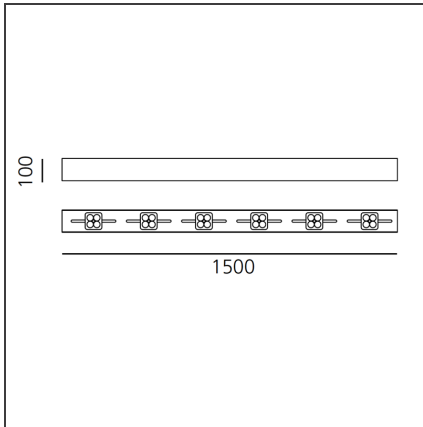

Una Pro Putrella Ceiling - 6x4LED 38° 3700K White

IP20

DESIGN BY

Carlotta de Bevilacqua

DESCRIPTION

UNA PRO is the result of a new design approach. The objective was to obtain the same high performance of a halogen spotlight from a LED one, but at the same time the classic spotlight icon was brought up for discussion. Thanks to new significant technological innovation, the old concept had to be reinvented and so did the looks and main features of an entire category of luminaries. Important purposes were also energy and material saving and light duration. Due to innovative research and a well-proven expertise, the spotlight system performance is the same as that of previous halogen systems but the overall performance achieved is much better. In fact, the energy consumption of these spotlights is low, the user's relationship with the environment is revolutionary, his interaction with it is free and creative. In addition the the light fixture appears thin due to the flat profile (only 3 mm).

TECHNICAL DRAWINGS

FEATURES

Article Code:	DD0014Y10D3	Material:	Aluminium
Colour:	Black/white	Series:	Indoor
Installation:	Suspension, Ceiling		
Environment:	Indoor		

DIMENSIONS

Length:	cm 150
Width:	cm 10
Weight:	kg 10