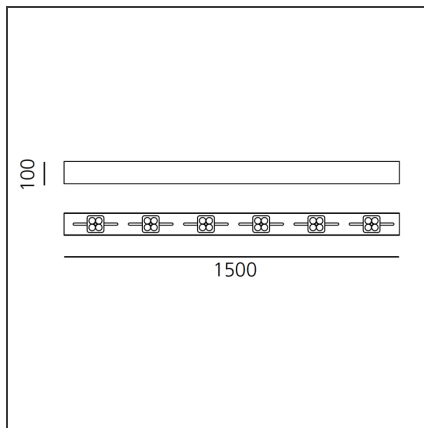

Una Pro Putrella Ceiling - 6x4LED 38° 3700K Black/white

IP20

DESIGN BY

Carlotta de Bevilacqua

DESCRIPTION

UNA PRO is the result of a new design approach. The objective was to obtain the same high performance of a halogen spotlight from a LED one, but at the same time the classic spotlight icon was brought up for discussion. Thanks to new significant technological innovation, the old concept had to be reinvented and so did the looks and main features of an entire category of luminaries. Important purposes were also energy and material saving and light duration. Due to innovative research and a well-proven expertise, the spotlight system performance is the same as that of previous halogen systems but the overall performance achieved is much better. In fact, the energy consumption of these spotlights is low, the user's relationship with the environment is revolutionary, his interaction with it is free and creative. In addition the the light fixture appears thin due to the flat profile (only 3 mm).

TECHNICAL DRAWINGS

FEATURES

Article Code:	DD0014Y00D3	Material:	Aluminium
Colour:	Black/white	Series:	Indoor
Installation:	Suspension, Ceiling		
Environment:	Indoor		

DIMENSIONS

Length:	cm 150
Width:	cm 10
Weight:	kg 10