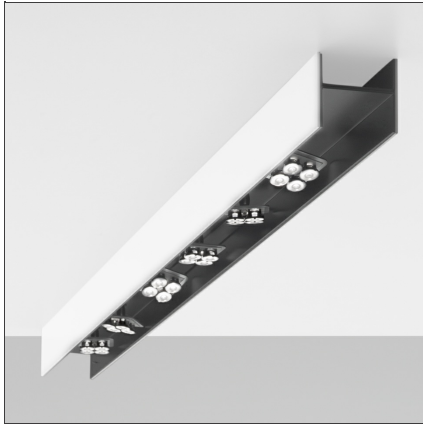

Una Pro Putrella Ceiling - 6x4LED 38° 3700K Black/white

IP20

DESIGN BY

Carlotta de Bevilacqua

DESCRIPTION

UNA PRO is the result of a new design approach. The objective was to obtain the same high performance of a halogen spotlight from a LED one, but at the same time the classic spotlight icon was brought up for discussion. Thanks to new significant technological innovation, the old concept had to be reinvented and so did the looks and main features of an entire category of luminaries. Important purposes were also energy and material saving and light duration. Due to innovative research and a well-proven expertise, the spotlight system performance is the same as that of previous halogen systems but the overall performance achieved is much better. In fact, the energy consumption of these spotlights is low, the user's relationship with the environment is revolutionary, his interaction with it is free and creative. In addition the the light fixture appears thin due to the flat profile (only 3 mm).

TECHNICAL DRAWINGS

FEATURES

Article Code:	DD0014Y00D3	Material:	Aluminium
Colour:	Black/white	Series:	Indoor
Installation:	Suspension, Ceiling		
Environment:	Indoor		

DIMENSIONS

Length:	cm 150
Width:	cm 10
Weight:	kg 10

INCLUDED SOURCES

Category:	LED	Color temperature (K):	3700K
Number:	1		
Watt:	36W		
Type:	0		
Class:	A		

LUMINAIRE

Watt:	36W	Delivered lumens output (lm):	2172lm
		CCT:	3700K
		CRI:	80