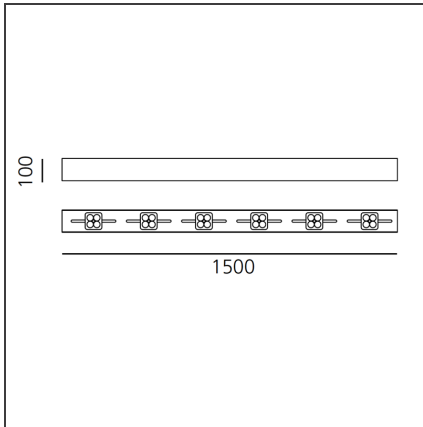

Una Pro Putrella Ceiling - 6x4LED 38° 3000K White

IP20

DESIGN BY

Carlotta de Bevilacqua

DESCRIPTION

UNA PRO is the result of a new design approach. The objective was to obtain the same high performance of a halogen spotlight from a LED one, but at the same time the classic spotlight icon was brought up for discussion. Thanks to new significant technological innovation, the old concept had to be reinvented and so did the looks and main features of an entire category of luminaries. Important purposes were also energy and material saving and light duration. Due to innovative research and a well-proven expertise, the spotlight system performance is the same as that of previous halogen systems but the overall performance achieved is much better. In fact, the energy consumption of these spotlights is low, the user's relationship with the environment is revolutionary, his interaction with it is free and creative. In addition the the light fixture appears thin due to the flat profile (only 3 mm).

TECHNICAL DRAWINGS

FEATURES

Article Code:	DD0014Y10D3W	Material:	Aluminium
Colour:	Black/white	Series:	Indoor
Installation:	Suspension, Ceiling		
Environment:	Indoor		

DIMENSIONS

Length:	cm 150
Width:	cm 10
Weight:	kg 10

INCLUDED SOURCES

Category:	LED	Color temperature (K):	3000K
Number:	1		
Watt:	36W		
Type:	0		
Class:	A		

LUMINAIRE

Watt:	36W	Delivered lumens output (lm):	1782lm
		CCT:	3000K
		CRI:	85