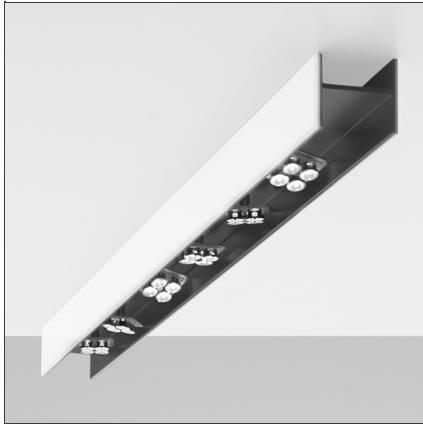

# Una Pro Putrella Ceiling - 6x4LED 38° 3000K Black/white

IP20

## DESCRIPTION

UNA PRO is the result of a new design approach. The objective was to obtain the same high performance of a halogen spotlight from a LED one, but at the same time the classic spotlight icon was brought up for discussion. Thanks to new significant technological innovation, the old concept had to be reinvented and so did the looks and main features of an entire category of luminaries. Important purposes were also energy and material saving and light duration. Due to innovative research and a well-proven expertise, the spotlight system performance is the same as that of previous halogen systems but the overall performance achieved is much better. In fact, the energy consumption of these spotlights is low, the user's relationship with the environment is revolutionary, his interaction with it is free and creative. In addition the the light fixture appears thin due to the flat profile (only 3 mm).

## DIMENSIONS

<b>Length:</b>	cm 150
<b>Width:</b>	cm 10
<b>Weight:</b>	kg 10