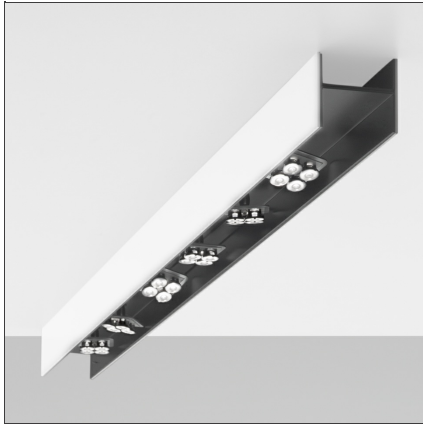

Una Pro Putrella Ceiling - 6x4LED 20° 3700K Black/white

IP20

DESIGN BY

Carlotta de Bevilacqua

DESCRIPTION

UNA PRO is the result of a new design approach. The objective was to obtain the same high performance of a halogen spotlight from a LED one, but at the same time the classic spotlight icon was brought up for discussion. Thanks to new significant technological innovation, the old concept had to be reinvented and so did the looks and main features of an entire category of luminaries. Important purposes were also energy and material saving and light duration. Due to innovative research and a well-proven expertise, the spotlight system performance is the same as that of previous halogen systems but the overall performance achieved is much better. In fact, the energy consumption of these spotlights is low, the user's relationship with the environment is revolutionary, his interaction with it is free and creative. In addition the the light fixture appears thin due to the flat profile (only 3 mm).

TECHNICAL DRAWINGS

FEATURES

Article Code:	DD0014Y00D2	Material:	Aluminium
Colour:	Black/white	Series:	Indoor
Installation:	Suspension, Ceiling		
Environment:	Indoor		

DIMENSIONS

Length:	cm 150
Width:	cm 10
Weight:	kg 10

INCLUDED SOURCES

Category:	LED	Color temperature (K):	3700K
Number:	1		
Watt:	36W		
Type:	0		
Class:	A		

LUMINAIRE

Watt:	36W	Delivered lumens output (lm):	2080lm
		CCT:	3700K
		CRI:	80