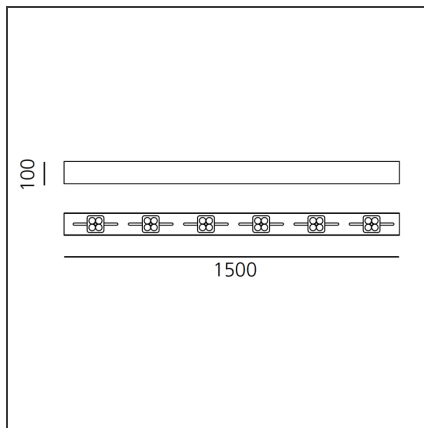

Una Pro Putrella Ceiling - 6x4LED 20° 3700K Black/white

IP20

DESIGN BY

Carlotta de Bevilacqua

DESCRIPTION

UNA PRO is the result of a new design approach. The objective was to obtain the same high performance of a halogen spotlight from a LED one, but at the same time the classic spotlight icon was brought up for discussion. Thanks to new significant technological innovation, the old concept had to be reinvented and so did the looks and main features of an entire category of luminaries. Important purposes were also energy and material saving and light duration. Due to innovative research and a well-proven expertise, the spotlight system performance is the same as that of previous halogen systems but the overall performance achieved is much better. In fact, the energy consumption of these spotlights is low, the user's relationship with the environment is revolutionary, his interaction with it is free and creative. In addition the the light fixture appears thin due to the flat profile (only 3 mm).

TECHNICAL DRAWINGS

FEATURES

Article Code:	DD0014Y00D2	Material:	Aluminium
Colour:	Black/white	Series:	Indoor
Installation:	Suspension, Ceiling		
Environment:	Indoor		

DIMENSIONS

Length:	cm 150
Width:	cm 10
Weight:	kg 10