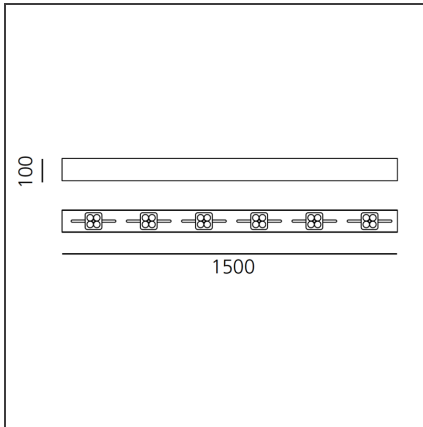

Una Pro Putrella Ceiling - 6x4LED 20° 3000K White

IP20 

DESIGN BY

Carlotta de Bevilacqua

DESCRIPTION

UNA PRO is the result of a new design approach. The objective was to obtain the same high performance of a halogen spotlight from a LED one, but at the same time the classic spotlight icon was brought up for discussion. Thanks to new significant technological innovation, the old concept had to be reinvented and so did the looks and main features of an entire category of luminaries. Important purposes were also energy and material saving and light duration. Due to innovative research and a well-proven expertise, the spotlight system performance is the same as that of previous halogen systems but the overall performance achieved is much better. In fact, the energy consumption of these spotlights is low, the user's relationship with the environment is revolutionary, his interaction with it is free and creative. In addition the the light fixture appears thin due to the flat profile (only 3 mm).

TECHNICAL DRAWINGS

FEATURES

Article Code:	DD0014Y10D2W	Material:	Aluminium
Colour:	Black/white	Series:	Indoor
Installation:	Suspension, Ceiling		
Environment:	Indoor		

DIMENSIONS

Length:	cm 150
Width:	cm 10
Weight:	kg 10

INCLUDED SOURCES

Category:	LED	Color temperature (K):	3000K
Number:	1		
Watt:	36W		
Type:	0		
Class:	A		

LUMINAIRE

Watt:	36W	Delivered lumens output (lm):	1878lm
		CCT:	3000K
		CRI:	85