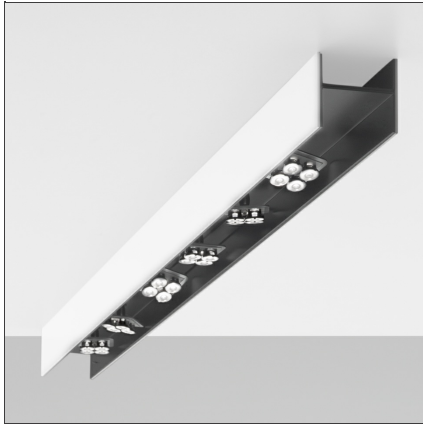

Una Pro Putrella Ceiling - 6x4LED 20° 3000K Black/white

IP20 

DESIGN BY

Carlotta de Bevilacqua

DESCRIPTION

UNA PRO is the result of a new design approach. The objective was to obtain the same high performance of a halogen spotlight from a LED one, but at the same time the classic spotlight icon was brought up for discussion. Thanks to new significant technological innovation, the old concept had to be reinvented and so did the looks and main features of an entire category of luminaries. Important purposes were also energy and material saving and light duration. Due to innovative research and a well-proven expertise, the spotlight system performance is the same as that of previous halogen systems but the overall performance achieved is much better. In fact, the energy consumption of these spotlights is low, the user's relationship with the environment is revolutionary, his interaction with it is free and creative. In addition the the light fixture appears thin due to the flat profile (only 3 mm).

TECHNICAL DRAWINGS

FEATURES

Article Code:	DD0014Y00D2W	Material:	Aluminium
Colour:	Black/white	Series:	Indoor
Installation:	Suspension, Ceiling		
Environment:	Indoor		

DIMENSIONS

Length:	cm 150
Width:	cm 10
Weight:	kg 10

INCLUDED SOURCES

Category:	LED	Color temperature (K):	3000K
Number:	1		
Watt:	36W		
Type:	0		
Class:	A		

LUMINAIRE

Watt:	36W	Delivered lumens output (lm):	1953lm
		CCT:	3000K
		CRI:	85