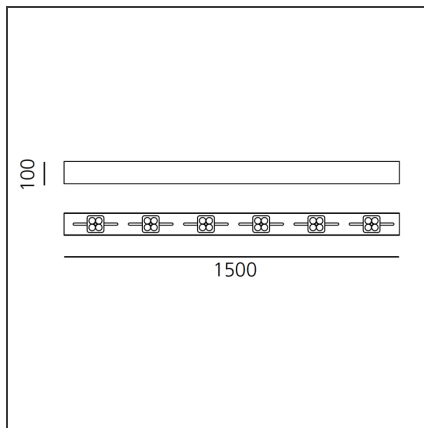

Una Pro Putrella Ceiling - 6x4LED 20° 3000K Black/white

IP20 

DESIGN BY

Carlotta de Bevilacqua

DESCRIPTION

UNA PRO is the result of a new design approach. The objective was to obtain the same high performance of a halogen spotlight from a LED one, but at the same time the classic spotlight icon was brought up for discussion. Thanks to new significant technological innovation, the old concept had to be reinvented and so did the looks and main features of an entire category of luminaries. Important purposes were also energy and material saving and light duration. Due to innovative research and a well-proven expertise, the spotlight system performance is the same as that of previous halogen systems but the overall performance achieved is much better. In fact, the energy consumption of these spotlights is low, the user's relationship with the environment is revolutionary, his interaction with it is free and creative. In addition the the light fixture appears thin due to the flat profile (only 3 mm).

TECHNICAL DRAWINGS

FEATURES

Article Code:	DD0014Y00D2W	Material:	Aluminium
Colour:	Black/white	Series:	Indoor
Installation:	Suspension, Ceiling		
Environment:	Indoor		

DIMENSIONS

Length:	cm 150
Width:	cm 10
Weight:	kg 10

INCLUDED SOURCES

Category:	LED	Color temperature (K):	3000K
Number:	1		
Watt:	36W		
Type:	0		
Class:	A		

LUMINAIRE

Watt:	36W	Delivered lumens output (lm):	1953lm
		CCT:	3000K
		CRI:	85