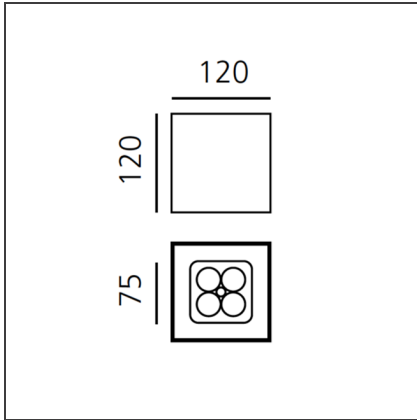

Una Pro 75 SMD - 4 LED 6° 3700K White

IP20

DESIGN BY

Carlotta de Bevilacqua

DESCRIPTION

UNA PRO is the result of a new design approach. The objective was to obtain the same high performance of a halogen spotlight from a LED one, but at the same time the classic spotlight icon was brought up for discussion. Thanks to new significant technological innovation, the old concept had to be reinvented and so did the looks and main features of an entire category of luminaries. Important purposes were also energy and material saving and light duration. Due to innovative research and a well-proven expertise, the spotlight system performance is the same as that of previous halogen systems but the overall performance achieved is much better. In fact, the energy consumption of these spotlights is low, the user's relationship with the environment is revolutionary, his interaction with it is free and creative. In addition the the light fixture appears thin due to the flat profile (only 3 mm).

TECHNICAL DRAWINGS

FEATURES

Article Code:	DD0014I10D1S	Material:	Aluminium
Colour:	White	Series:	Indoor
Installation:	Recessed, Ceiling		
Environment:	Indoor		

DIMENSIONS

Length:	cm 12
Width:	cm 7.5
Height:	cm 12
Weight:	kg 0.5

INCLUDED SOURCES

Category:	LED	Color temperature (K):	3700K
Number:	1		
Watt:	6W		
Type:	0		
Class:	A		

LUMINAIRE

Watt:	6W	Delivered lumens output (lm):	386lm
		CCT:	3700K
		CRI:	80

ACCESSORIES

UNA PRO 75
COVER PLASTICA
IP 44
DD0014ICLT44