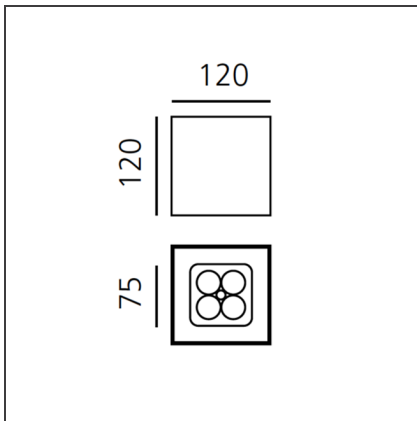

Una Pro 75 SMD - 4 LED 6° 3700K Black

IP20 

DESIGN BY

Carlotta de Bevilacqua

DESCRIPTION

UNA PRO is the result of a new design approach. The objective was to obtain the same high performance of a halogen spotlight from a LED one, but at the same time the classic spotlight icon was brought up for discussion. Thanks to new significant technological innovation, the old concept had to be reinvented and so did the looks and main features of an entire category of luminaires. Important purposes were also energy and material saving and light duration. Due to innovative research and a well-proven expertise, the spotlight system performance is the same as that of previous halogen systems but the overall performance achieved is much better. In fact, the energy consumption of these spotlights is low, the user's relationship with the environment is revolutionary, his interaction with it is free and creative. In addition the the light fixture appears thin due to the flat profile (only 3 mm).

TECHNICAL DRAWINGS

FEATURES

Article Code:	DD0014I09D1S	Material:	Aluminium
Colour:	Black	Series:	Indoor
Installation:	Recessed, Ceiling		
Environment:	Indoor		

DIMENSIONS

Length:	cm 12
Width:	cm 7.5
Height:	cm 12
Weight:	kg 0.5

INCLUDED SOURCES

Category:	LED	Color temperature (K):	3700K
Number:	1		
Watt:	6W		
Type:	0		
Class:	A		

LUMINAIRE

Watt:	6W	Delivered lumens output (lm):	386lm
		CCT:	3700K
		CRI:	80

ACCESSORIES

UNA PRO 75
COVER PLASTICA
IP 44
DD0014ICLT44