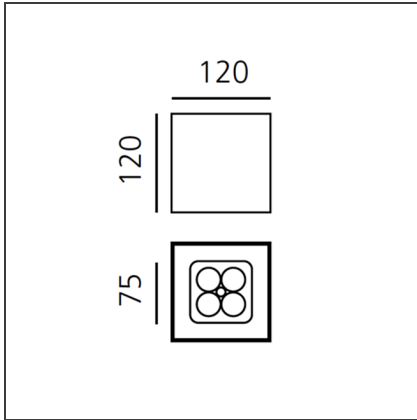

Una Pro 75 SMD - 4 LED 6° 3700K Aluminium

IP20

DESIGN BY

Carlotta de Bevilacqua

DESCRIPTION

UNA PRO is the result of a new design approach. The objective was to obtain the same high performance of a halogen spotlight from a LED one, but at the same time the classic spotlight icon was brought up for discussion. Thanks to new significant technological innovation, the old concept had to be reinvented and so did the looks and main features of an entire category of luminaries. Important purposes were also energy and material saving and light duration. Due to innovative research and a well-proven expertise, the spotlight system performance is the same as that of previous halogen systems but the overall performance achieved is much better. In fact, the energy consumption of these spotlights is low, the user's relationship with the environment is revolutionary, his interaction with it is free and creative. In addition the the light fixture appears thin due to the flat profile (only 3 mm).

TECHNICAL DRAWINGS

FEATURES

Article Code:	DD0014I00D1S	Material:	Aluminium
Colour:	Aluminium	Series:	Indoor
Installation:	Recessed, Ceiling		
Environment:	Indoor		

DIMENSIONS

Length:	cm 12
Width:	cm 7.5
Height:	cm 12
Weight:	kg 0.5

INCLUDED SOURCES

Category:	LED	Color temperature (K):	3700K
Number:	1		
Watt:	6W		
Type:	0		
Class:	A		

LUMINAIRE

Watt:	6W	Delivered lumens output (lm):	386lm
		CCT:	3700K
		CRI:	80

ACCESSORIES

UNA PRO 75
COVER PLASTICA
IP 44
DD0014ICLT44