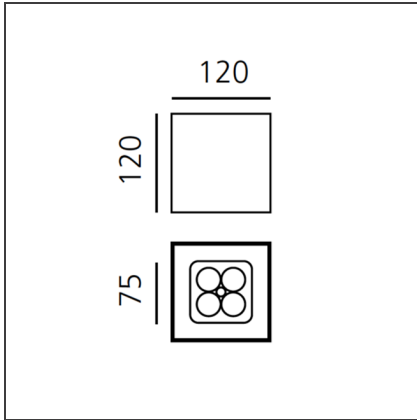

Una Pro 75 SMD - 4 LED 6° 3000K White

IP20

DESIGN BY

Carlotta de Bevilacqua

DESCRIPTION

UNA PRO is the result of a new design approach. The objective was to obtain the same high performance of a halogen spotlight from a LED one, but at the same time the classic spotlight icon was brought up for discussion. Thanks to new significant technological innovation, the old concept had to be reinvented and so did the looks and main features of an entire category of luminaires. Important purposes were also energy and material saving and light duration. Due to innovative research and a well-proven expertise, the spotlight system performance is the same as that of previous halogen systems but the overall performance achieved is much better. In fact, the energy consumption of these spotlights is low, the user's relationship with the environment is revolutionary, his interaction with it is free and creative. In addition the the light fixture appears thin due to the flat profile (only 3 mm).

TECHNICAL DRAWINGS

FEATURES

Article Code:	DD0014I10D1SW	Material:	Aluminium
Colour:	White	Series:	Indoor
Installation:	Recessed, Ceiling		
Environment:	Indoor		

DIMENSIONS

Length:	cm 12
Width:	cm 7.5
Height:	cm 12
Weight:	kg 0.5

INCLUDED SOURCES

Category:	LED	Color temperature (K):	3000K
Number:	1		
Watt:	6W		
Type:	0		
Class:	A		

LUMINAIRE

Watt:	6W	Delivered lumens output (lm):	363lm
		CCT:	3000K
		Efficiency:	72%
		Efficacy:	51.91lm/W
		CRI:	80