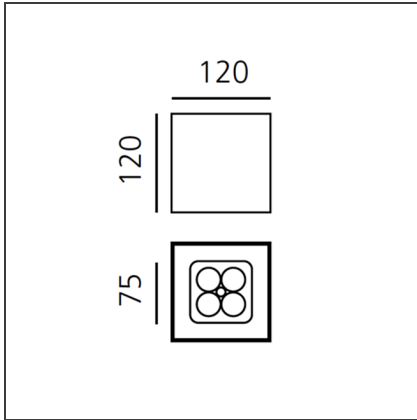

Una Pro 75 SMD - 4 LED 6° 3000K Black

IP20 

DESIGN BY

Carlotta de Bevilacqua

DESCRIPTION

UNA PRO is the result of a new design approach. The objective was to obtain the same high performance of a halogen spotlight from a LED one, but at the same time the classic spotlight icon was brought up for discussion. Thanks to new significant technological innovation, the old concept had to be reinvented and so did the looks and main features of an entire category of luminaires. Important purposes were also energy and material saving and light duration. Due to innovative research and a well-proven expertise, the spotlight system performance is the same as that of previous halogen systems but the overall performance achieved is much better. In fact, the energy consumption of these spotlights is low, the user's relationship with the environment is revolutionary, his interaction with it is free and creative. In addition the the light fixture appears thin due to the flat profile (only 3 mm).

TECHNICAL DRAWINGS

FEATURES

Article Code:	DD0014I09D1SW	Material:	Aluminium
Colour:	Black	Series:	Indoor
Installation:	Recessed, Ceiling		
Environment:	Indoor		

DIMENSIONS

Length:	cm 12
Width:	cm 7.5
Height:	cm 12
Weight:	kg 0.5

INCLUDED SOURCES

Category:	LED	Color temperature (K):	3000K
Number:	1		
Watt:	6W		
Type:	0		
Class:	A		

LUMINAIRE

Watt:	6W	Delivered lumens output (lm):	363lm
		CCT:	3000K
		Efficiency:	72%
		Efficacy:	51.91lm/W
		CRI:	80