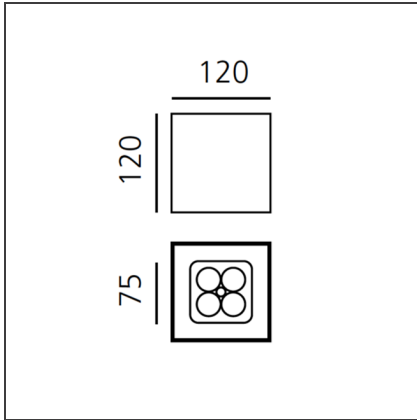

Una Pro 75 SMD - 4 LED 38° 3700K White

IP20

DESIGN BY

Carlotta de Bevilacqua

DESCRIPTION

UNA PRO is the result of a new design approach. The objective was to obtain the same high performance of a halogen spotlight from a LED one, but at the same time the classic spotlight icon was brought up for discussion. Thanks to new significant technological innovation, the old concept had to be reinvented and so did the looks and main features of an entire category of luminaries. Important purposes were also energy and material saving and light duration. Due to innovative research and a well-proven expertise, the spotlight system performance is the same as that of previous halogen systems but the overall performance achieved is much better. In fact, the energy consumption of these spotlights is low, the user's relationship with the environment is revolutionary, his interaction with it is free and creative. In addition the the light fixture appears thin due to the flat profile (only 3 mm).

TECHNICAL DRAWINGS

FEATURES

Article Code:	DD0014I10D3S	Material:	Aluminium
Colour:	White	Series:	Indoor
Installation:	Recessed, Ceiling		
Environment:	Indoor		

DIMENSIONS

Length:	cm 12
Width:	cm 7.5
Height:	cm 12
Weight:	kg 0.5

INCLUDED SOURCES

Category:	LED	Color temperature (K):	3700K
Number:	1		
Watt:	6W		
Type:	0		
Class:	A		

LUMINAIRE

Watt:	6W	Delivered lumens output (lm):	359lm
		CCT:	3700K
		CRI:	80

ACCESSORIES

UNA PRO 75
COVER PLASTICA
IP 44
DD0014ICLT44