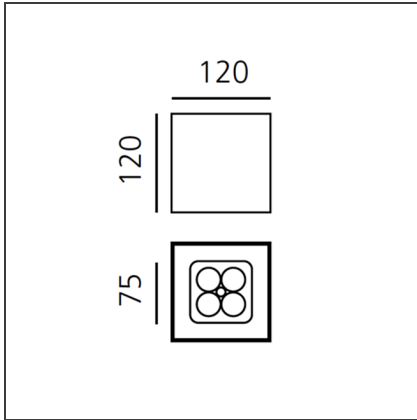

Una Pro 75 SMD - 4 LED 38° 3700K Black

IP20

DESIGN BY

Carlotta de Bevilacqua

DESCRIPTION

UNA PRO is the result of a new design approach. The objective was to obtain the same high performance of a halogen spotlight from a LED one, but at the same time the classic spotlight icon was brought up for discussion. Thanks to new significant technological innovation, the old concept had to be reinvented and so did the looks and main features of an entire category of luminaries. Important purposes were also energy and material saving and light duration. Due to innovative research and a well-proven expertise, the spotlight system performance is the same as that of previous halogen systems but the overall performance achieved is much better. In fact, the energy consumption of these spotlights is low, the user's relationship with the environment is revolutionary, his interaction with it is free and creative. In addition the the light fixture appears thin due to the flat profile (only 3 mm).

TECHNICAL DRAWINGS

FEATURES

Article Code:	DD0014I09D3S	Material:	Aluminium
Colour:	Black	Series:	Indoor
Installation:	Recessed, Ceiling		
Environment:	Indoor		

DIMENSIONS

Length:	cm 12
Width:	cm 7.5
Height:	cm 12
Weight:	kg 0.5

INCLUDED SOURCES

Category:	LED	Color temperature (K):	3700K
Number:	1		
Watt:	6W		
Type:	0		
Class:	A		

LUMINAIRE

Watt:	6W	Delivered lumens output (lm):	359lm
		CCT:	3700K
		CRI:	80

ACCESSORIES

UNA PRO 75
COVER PLASTICA
IP 44
DD0014ICLT44