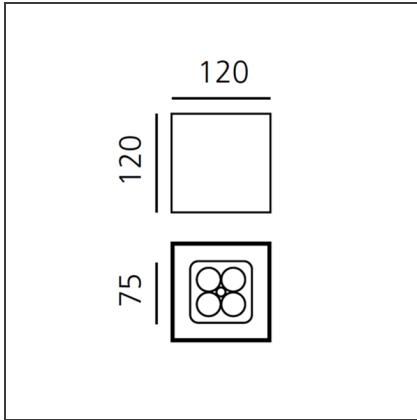

Una Pro 75 SMD - 4 LED 38° 3700K Aluminium

IP20

DESIGN BY

Carlotta de Bevilacqua

DESCRIPTION

UNA PRO is the result of a new design approach. The objective was to obtain the same high performance of a halogen spotlight from a LED one, but at the same time the classic spotlight icon was brought up for discussion. Thanks to new significant technological innovation, the old concept had to be reinvented and so did the looks and main features of an entire category of luminaries. Important purposes were also energy and material saving and light duration. Due to innovative research and a well-proven expertise, the spotlight system performance is the same as that of previous halogen systems but the overall performance achieved is much better. In fact, the energy consumption of these spotlights is low, the user's relationship with the environment is revolutionary, his interaction with it is free and creative. In addition the the light fixture appears thin due to the flat profile (only 3 mm).

TECHNICAL DRAWINGS

FEATURES

Article Code:	DD0014I00D3S	Material:	Aluminium
Colour:	Aluminium	Series:	Indoor
Installation:	Recessed, Ceiling		
Environment:	Indoor		

DIMENSIONS

Length:	cm 12
Width:	cm 7.5
Height:	cm 12
Weight:	kg 0.5

INCLUDED SOURCES

Category:	LED	Color temperature (K):	3700K
Number:	1		
Watt:	6W		
Type:	0		
Class:	A		

LUMINAIRE

Watt:	6W	Delivered lumens output (lm):	359lm
		CCT:	3700K
		CRI:	80

ACCESSORIES

UNA PRO 75
COVER PLASTICA
IP 44
DD0014ICLT44