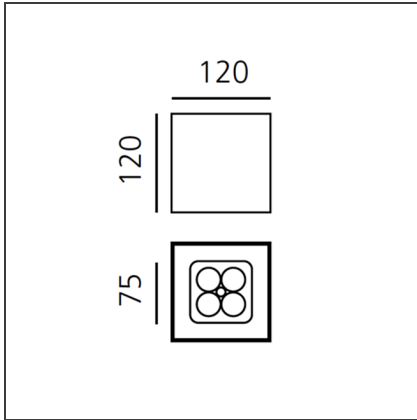

Una Pro 75 SMD - 4 LED 38° 3000K White

IP20 

DESIGN BY

Carlotta de Bevilacqua

DESCRIPTION

UNA PRO is the result of a new design approach. The objective was to obtain the same high performance of a halogen spotlight from a LED one, but at the same time the classic spotlight icon was brought up for discussion. Thanks to new significant technological innovation, the old concept had to be reinvented and so did the looks and main features of an entire category of luminaires. Important purposes were also energy and material saving and light duration. Due to innovative research and a well-proven expertise, the spotlight system performance is the same as that of previous halogen systems but the overall performance achieved is much better. In fact, the energy consumption of these spotlights is low, the user's relationship with the environment is revolutionary, his interaction with it is free and creative. In addition the the light fixture appears thin due to the flat profile (only 3 mm).

TECHNICAL DRAWINGS

FEATURES

Article Code:	DD0014I10D3SW	Material:	Aluminium
Colour:	White	Series:	Indoor
Installation:	Recessed, Ceiling		
Environment:	Indoor		

DIMENSIONS

Length:	cm 12
Width:	cm 7.5
Height:	cm 12
Weight:	kg 0.5

INCLUDED SOURCES

Category:	LED	Color temperature (K):	3000K
Number:	1		
Watt:	6W		
Type:	0		
Class:	A		

LUMINAIRE

Watt:	6W	Delivered lumens output (lm):	338lm
		CCT:	3000K
		Efficiency:	68%
		Efficacy:	48.55lm/W
		CRI:	80