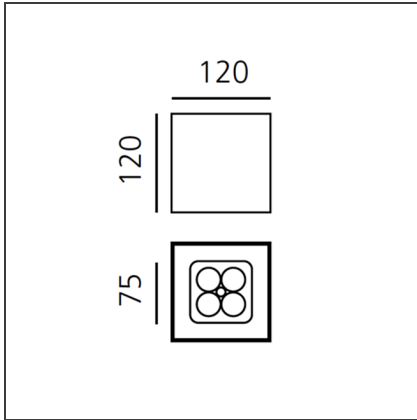

Una Pro 75 SMD - 4 LED 20° 3700K Black

IP20 

DESIGN BY

Carlotta de Bevilacqua

DESCRIPTION

UNA PRO is the result of a new design approach. The objective was to obtain the same high performance of a halogen spotlight from a LED one, but at the same time the classic spotlight icon was brought up for discussion. Thanks to new significant technological innovation, the old concept had to be reinvented and so did the looks and main features of an entire category of luminaries. Important purposes were also energy and material saving and light duration. Due to innovative research and a well-proven expertise, the spotlight system performance is the same as that of previous halogen systems but the overall performance achieved is much better. In fact, the energy consumption of these spotlights is low, the user's relationship with the environment is revolutionary, his interaction with it is free and creative. In addition the the light fixture appears thin due to the flat profile (only 3 mm).

TECHNICAL DRAWINGS

FEATURES

Article Code:	DD0014I09D2S	Material:	Aluminium
Colour:	Black	Series:	Indoor
Installation:	Recessed, Ceiling		
Environment:	Indoor		

DIMENSIONS

Length:	cm 12
Width:	cm 7.5
Height:	cm 12
Weight:	kg 0.5

INCLUDED SOURCES

Category:	LED	Color temperature (K):	3700K
Number:	1		
Watt:	6W		
Type:	0		
Class:	A		

LUMINAIRE

Watt:	6W	Delivered lumens output (lm):	349lm
		CCT:	3700K
		CRI:	80

ACCESSORIES

UNA PRO 75
COVER PLASTICA
IP 44
DD0014ICLT44