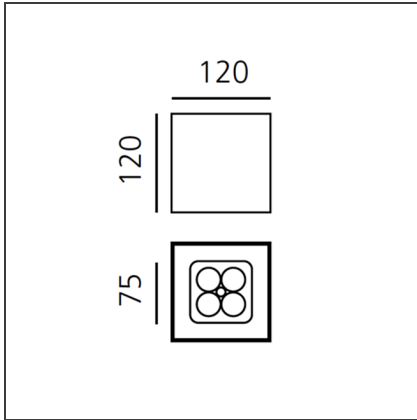

Una Pro 75 SMD - 4 LED 20° 3000K White

IP20

DESIGN BY

Carlotta de Bevilacqua

DESCRIPTION

UNA PRO is the result of a new design approach. The objective was to obtain the same high performance of a halogen spotlight from a LED one, but at the same time the classic spotlight icon was brought up for discussion. Thanks to new significant technological innovation, the old concept had to be reinvented and so did the looks and main features of an entire category of luminaires. Important purposes were also energy and material saving and light duration. Due to innovative research and a well-proven expertise, the spotlight system performance is the same as that of previous halogen systems but the overall performance achieved is much better. In fact, the energy consumption of these spotlights is low, the user's relationship with the environment is revolutionary, his interaction with it is free and creative. In addition the the light fixture appears thin due to the flat profile (only 3 mm).

TECHNICAL DRAWINGS

FEATURES

Article Code:	DD0014I10D2SW	Material:	Aluminium
Colour:	White	Series:	Indoor
Installation:	Recessed, Ceiling		
Environment:	Indoor		

DIMENSIONS

Length:	cm 12
Width:	cm 7.5
Height:	cm 12
Weight:	kg 0.5

INCLUDED SOURCES

Category:	LED	Color temperature (K):	3000K
Number:	1		
Watt:	6W		
Type:	0		
Class:	A		

LUMINAIRE

Watt:	6W	Delivered lumens output (lm):	327lm
		CCT:	3000K
		Efficiency:	65%
		Efficacy:	46.50lm/W
		CRI:	80