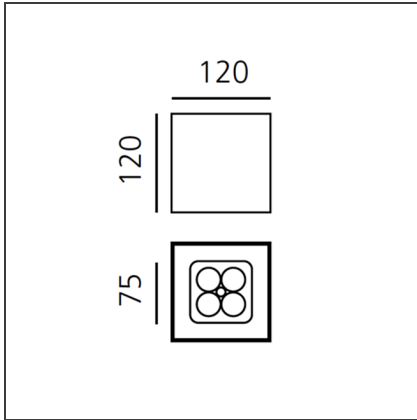

Una Pro 75 SMD - 4 LED 20° 3000K Black

IP20 

DESIGN BY

Carlotta de Bevilacqua

DESCRIPTION

UNA PRO is the result of a new design approach. The objective was to obtain the same high performance of a halogen spotlight from a LED one, but at the same time the classic spotlight icon was brought up for discussion. Thanks to new significant technological innovation, the old concept had to be reinvented and so did the looks and main features of an entire category of luminaires. Important purposes were also energy and material saving and light duration. Due to innovative research and a well-proven expertise, the spotlight system performance is the same as that of previous halogen systems but the overall performance achieved is much better. In fact, the energy consumption of these spotlights is low, the user's relationship with the environment is revolutionary, his interaction with it is free and creative. In addition the the light fixture appears thin due to the flat profile (only 3 mm).

TECHNICAL DRAWINGS

FEATURES

Article Code:	DD0014I09D2SW	Material:	Aluminium
Colour:	Black	Series:	Indoor
Installation:	Recessed, Ceiling		
Environment:	Indoor		

DIMENSIONS

Length:	cm 12
Width:	cm 7.5
Height:	cm 12
Weight:	kg 0.5

INCLUDED SOURCES

Category:	LED	Color temperature (K):	3000K
Number:	1		
Watt:	6W		
Type:	0		
Class:	A		

LUMINAIRE

Watt:	6W	Delivered lumens output (lm):	327lm
		CCT:	3000K
		Efficiency:	65%
		Efficacy:	46.50lm/W
		CRI:	80