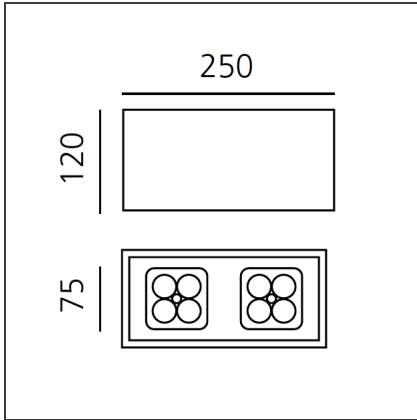

Una Pro 75 SMD - 2x4 LED 6° 3700K Black

IP20 

DESIGN BY

Carlotta de Bevilacqua

DESCRIPTION

UNA PRO is the result of a new design approach. The objective was to obtain the same high performance of a halogen spotlight from a LED one, but at the same time the classic spotlight icon was brought up for discussion. Thanks to new significant technological innovation, the old concept had to be reinvented and so did the looks and main features of an entire category of luminaries. Important purposes were also energy and material saving and light duration. Due to innovative research and a well-proven expertise, the spotlight system performance is the same as that of previous halogen systems but the overall performance achieved is much better. In fact, the energy consumption of these spotlights is low, the user's relationship with the environment is revolutionary, his interaction with it is free and creative. In addition the the light fixture appears thin due to the flat profile (only 3 mm).

TECHNICAL DRAWINGS

FEATURES

Article Code:	DD0014L09D1S	Material:	Aluminium
Colour:	Black	Series:	Indoor
Installation:	Recessed, Ceiling		
Environment:	Indoor		

DIMENSIONS

Length:	cm 25
Width:	cm 7.5
Height:	cm 12
Weight:	kg 0.9

INCLUDED SOURCES

Category:	LED	Color temperature (K):	3700K
Number:	1		
Watt:	14W		
Type:	0		
Class:	A		

LUMINAIRE

Watt:	14W	Delivered lumens output (lm):	774lm
		CCT:	3700K
		CRI:	80

ACCESSORIES

UNA PRO 75
COVER PLASTICA
IP 44
DD0014ICLT44