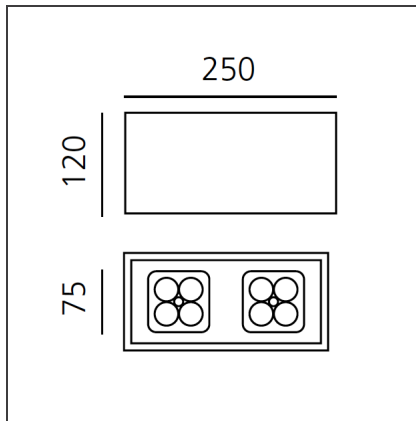

Una Pro 75 SMD - 2x4 LED 6° 3000K Black

IP20

DESIGN BY

Carlotta de Bevilacqua

DESCRIPTION

UNA PRO is the result of a new design approach. The objective was to obtain the same high performance of a halogen spotlight from a LED one, but at the same time the classic spotlight icon was brought up for discussion. Thanks to new significant technological innovation, the old concept had to be reinvented and so did the looks and main features of an entire category of luminaires. Important purposes were also energy and material saving and light duration. Due to innovative research and a well-proven expertise, the spotlight system performance is the same as that of previous halogen systems but the overall performance achieved is much better. In fact, the energy consumption of these spotlights is low, the user's relationship with the environment is revolutionary, his interaction with it is free and creative. In addition the the light fixture appears thin due to the flat profile (only 3 mm).

TECHNICAL DRAWINGS

FEATURES

Article Code:	DD0014L09D1SW	Material:	Aluminium
Colour:	Black	Series:	Indoor
Installation:	Recessed, Ceiling		
Environment:	Indoor		

DIMENSIONS

Length:	cm 25
Width:	cm 7.5
Height:	cm 12
Weight:	kg 0.9

INCLUDED SOURCES

Category:	LED	Color temperature (K):	3000K
Number:	1		
Watt:	14W		
Type:	0		
Class:	A		

LUMINAIRE

Watt:	14W	Delivered lumens output (lm):	727lm
		CCT:	3000K
		Efficiency:	72%
		Efficacy:	51.91lm/W
		CRI:	85