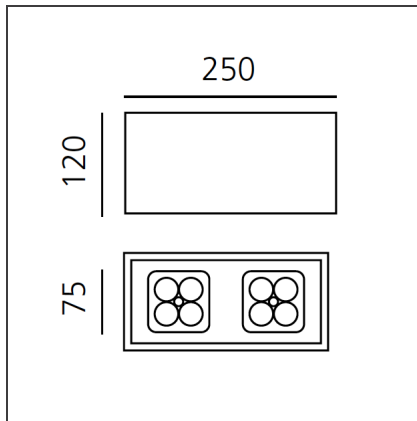

Una Pro 75 SMD - 2x4 LED 6° 3000K Aluminium

IP20

DESIGN BY

Carlotta de Bevilacqua

DESCRIPTION

UNA PRO is the result of a new design approach. The objective was to obtain the same high performance of a halogen spotlight from a LED one, but at the same time the classic spotlight icon was brought up for discussion. Thanks to new significant technological innovation, the old concept had to be reinvented and so did the looks and main features of an entire category of luminaires. Important purposes were also energy and material saving and light duration. Due to innovative research and a well-proven expertise, the spotlight system performance is the same as that of previous halogen systems but the overall performance achieved is much better. In fact, the energy consumption of these spotlights is low, the user's relationship with the environment is revolutionary, his interaction with it is free and creative. In addition the the light fixture appears thin due to the flat profile (only 3 mm).

TECHNICAL DRAWINGS

FEATURES

Article Code:	DD0014L00D1SW	Material:	Aluminium
Colour:	Aluminium	Series:	Indoor
Installation:	Recessed, Ceiling		
Environment:	Indoor		

DIMENSIONS

Length:	cm 25
Width:	cm 7.5
Height:	cm 12
Weight:	kg 0.9

INCLUDED SOURCES

Category:	LED	Color temperature (K):	3000K
Number:	1		
Watt:	14W		
Type:	0		
Class:	A		

LUMINAIRE

Watt:	14W	Delivered lumens output (lm):	727lm
		CCT:	3000K
		Efficiency:	72%
		Efficacy:	51.91lm/W
		CRI:	85