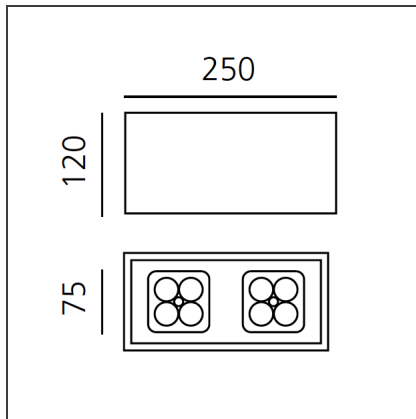

TECHNICAL DRAWINGS

FEATURES

Article Code:	DD0014L09D3S	Material:	Aluminium
Colour:	Black	Series:	Indoor
Installation:	Recessed, Ceiling		
Environment:	Indoor		

DIMENSIONS

Length:	cm 25
Width:	cm 7.5
Height:	cm 12
Weight:	kg 0.9

INCLUDED SOURCES

Category:	LED	Color temperature (K):	3700K
Number:	1		
Watt:	14W		
Type:	0		
Class:	A		

LUMINAIRE

Watt:	14W	Delivered lumens output (lm):	724lm
		CCT:	3700K
		CRI:	80