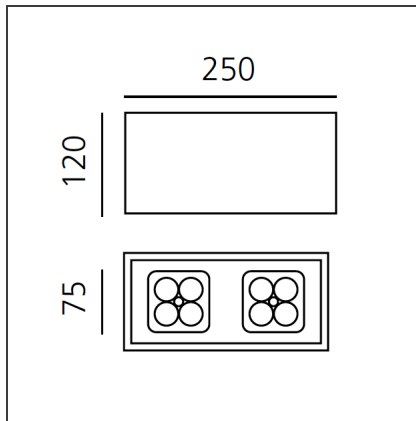

Una Pro 75 SMD - 2x4 LED 38° 3700K Aluminium

IP20

DESIGN BY

Carlotta de Bevilacqua

DESCRIPTION

UNA PRO is the result of a new design approach. The objective was to obtain the same high performance of a halogen spotlight from a LED one, but at the same time the classic spotlight icon was brought up for discussion. Thanks to new significant technological innovation, the old concept had to be reinvented and so did the looks and main features of an entire category of luminaries. Important purposes were also energy and material saving and light duration. Due to innovative research and a well-proven expertise, the spotlight system performance is the same as that of previous halogen systems but the overall performance achieved is much better. In fact, the energy consumption of these spotlights is low, the user's relationship with the environment is revolutionary, his interaction with it is free and creative. In addition the the light fixture appears thin due to the flat profile (only 3 mm).

TECHNICAL DRAWINGS

FEATURES

Article Code:	DD0014L00D3S	Material:	Aluminium
Colour:	Aluminium	Series:	Indoor
Installation:	Recessed, Ceiling		
Environment:	Indoor		

DIMENSIONS

Length:	cm 25
Width:	cm 7.5
Height:	cm 12
Weight:	kg 0.9

INCLUDED SOURCES

Category:	LED	Color temperature (K):	3700K
Number:	1		
Watt:	14W		
Type:	0		
Class:	A		

LUMINAIRE

Watt:	14W	Delivered lumens output (lm):	724lm
		CCT:	3700K
		CRI:	80

ACCESSORIES

UNA PRO 75
COVER PLASTICA
IP 44
DD0014ICLT44